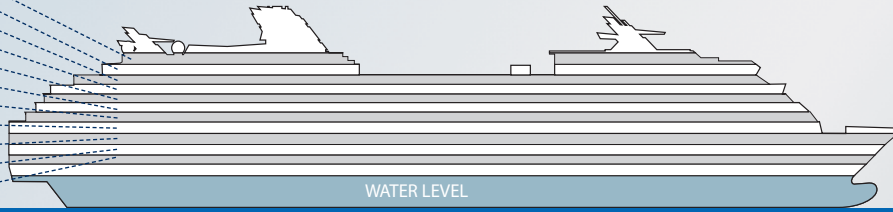

MillenniumClass Celebrity MillenniumSM Deck Plans

SHIP SPECIFICATIONS

Occupancy:	2,038
Tonnage:	91,000
Length:	965 feet
Beam:	105 feet
Draught:	26 feet
Cruising Speed:	24 knots
Electric Current:	110/220 AC
Ship's Registry:	Malta

Sports

Sunrise

Resort

Sky

Panorama

Vista

CS SS CC FV 2A 4 9

CS SS CC FV 2A 4 9

CS CC FV 2B 4 9

- Sports Deck
- Sunrise Deck
- Resort Deck
- Sky Deck
- Panorama Deck
- Vista Deck
- Penthouse Deck
- Entertainment Deck
- Promenade Deck
- Plaza Deck
- Continental Deck

Penthouse

Entertainment