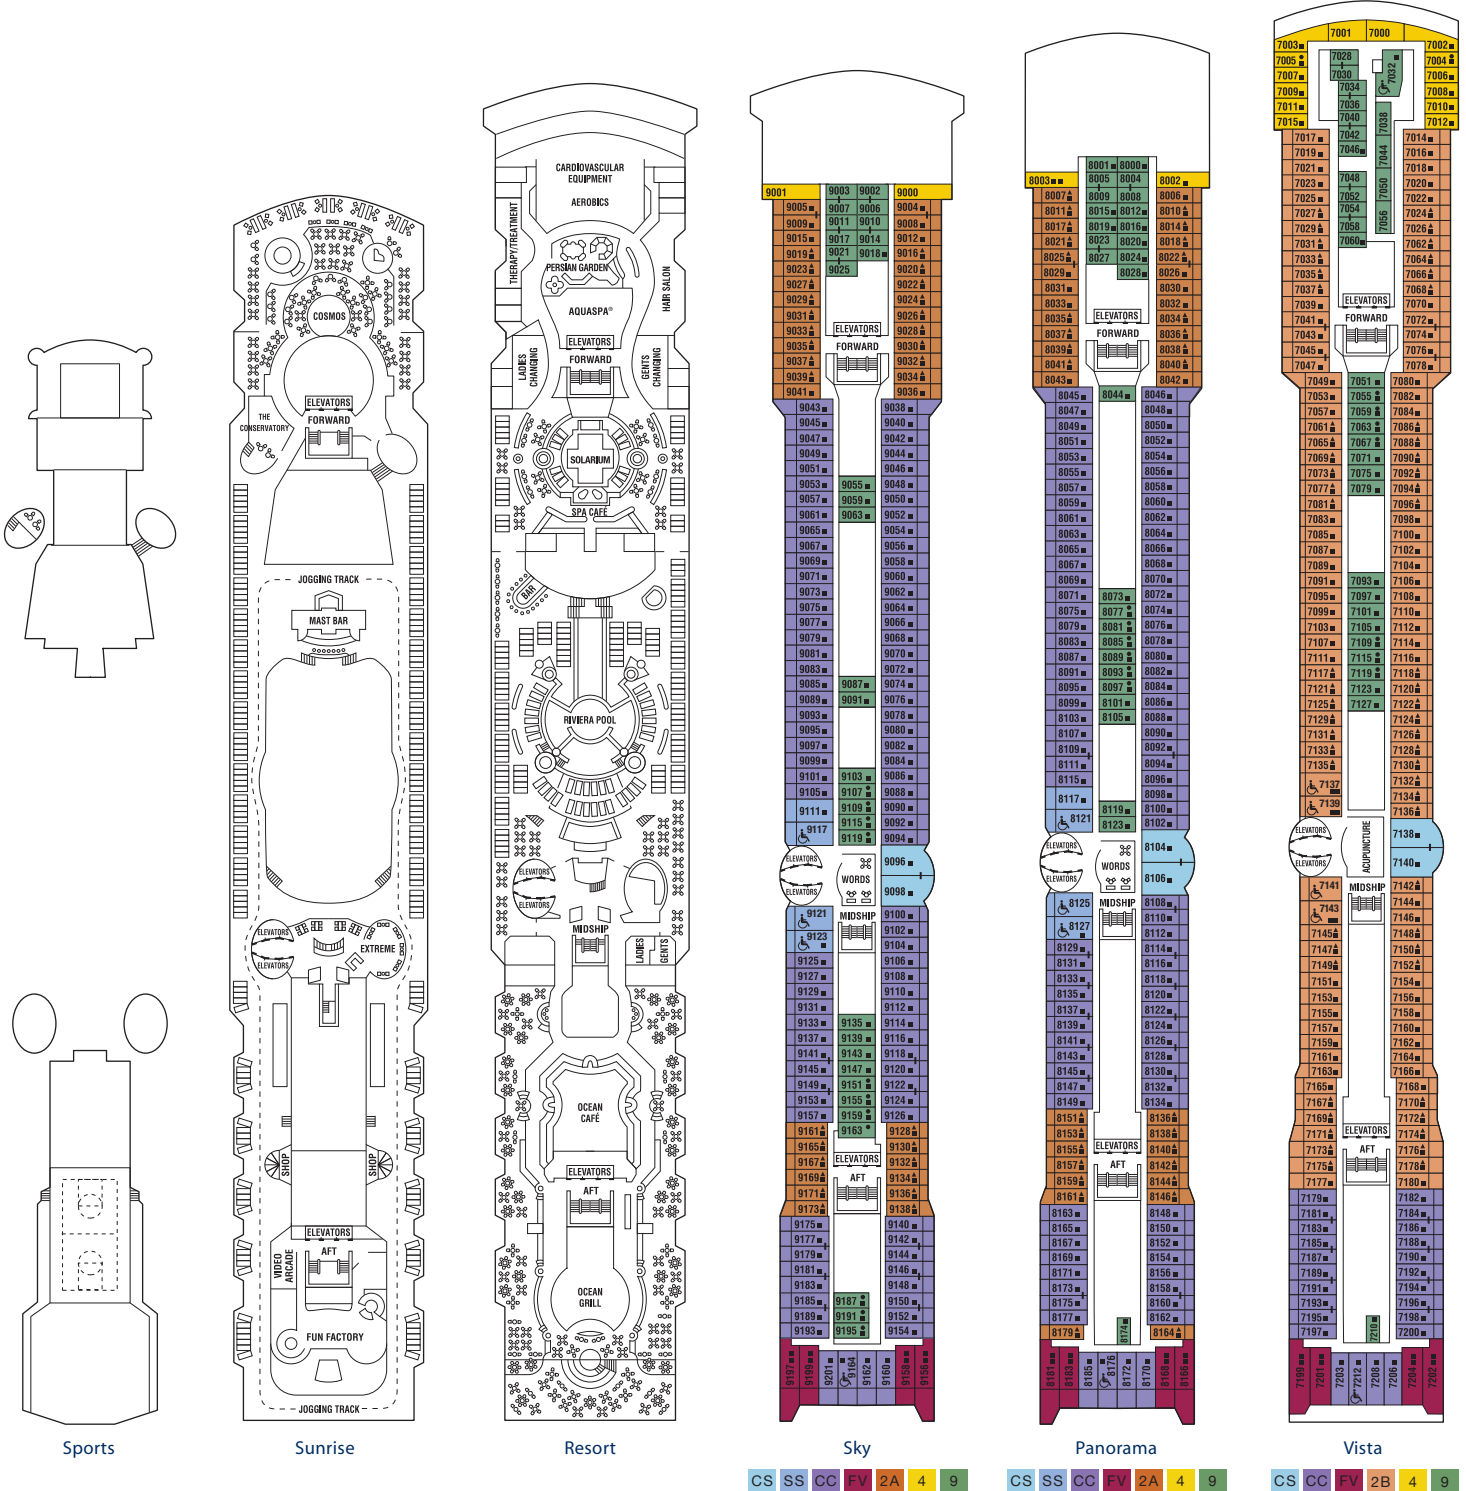

MillenniumClass Celebrity MillenniumSM Deck Plans

SHIP SPECIFICATIONS

Occupancy:	2,038
Tonnage:	91,000
Length:	965 feet
Beam:	105 feet
Draught:	26 feet
Cruising Speed:	24 knots
Electric Current:	110/220 AC
Ship's Registry:	Malta

- CONVERTIBLE SOFA BED
- ▲ ONE UPPER BERTH
- TWO UPPER BERTHS
- CONNECTING STATEROOMS
- ♿ WHEELCHAIR ACCESSIBLE STATEROOM FEATURING ROLL-IN SHOWERS

Staterooms 6104, 6106, 7138, 7140, 8104, 8106, 9096, and 9098, have partially obstructed views.
Staterooms 6102, 6108, 7136, 7142, 8102, 8108, 9094 and 9100 have smaller verandas that are semi-private.

CS CC FV 2B 4 9

- Sports Deck
- Sunrise Deck
- Resort Deck
- Sky Deck
- Panorama Deck
- Vista Deck
- Penthouse Deck
- Entertainment Deck
- Promenade Deck
- Plaza Deck
- Continental Deck

Penthouse

Entertainment

Promenade

Plaza

Continental