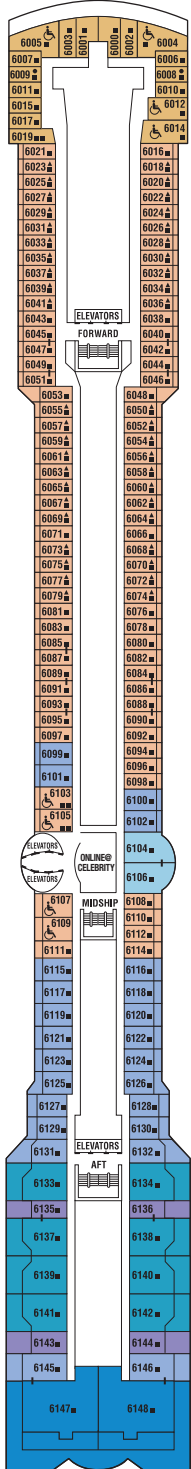

MillenniumClass Celebrity MillenniumSM Deck Plans

SHIP SPECIFICATIONS

Occupancy:	2,038
Tonnage:	91,000
Length:	965 feet
Beam:	105 feet
Draught:	26 feet
Cruising Speed:	24 knots
Electric Current:	110/220 AC
Ship's Registry:	Malta

- CONVERTIBLE SOFA BED
- ▲ ONE UPPER BERTH
- TWO UPPER BERTHS
- CONNECTING STATEROOMS
- ♿ WHEELCHAIR ACCESSIBLE STATEROOM FEATURING ROLL-IN SHOWERS

Staterooms 6104, 6106, 7138, 7140, 8104, 8106, 9096, and 9098, have partially obstructed views.
Staterooms 6102, 6108, 7136, 7142, 8102, 8108, 9094 and 9100 have smaller verandas that are semi-private.

Sports

Sunrise

Resort

Sky

Panorama

Vista

CS SS CC FV 2A 4 9

CS SS CC FV 2A 4 9

CS CC FV 2B 4 9

- Sports Deck
- Sunrise Deck
- Resort Deck
- Sky Deck
- Panorama Deck
- Vista Deck
- Penthouse Deck
- Entertainment Deck
- Promenade Deck
- Plaza Deck
- Continental Deck

Penthouse

Entertainment