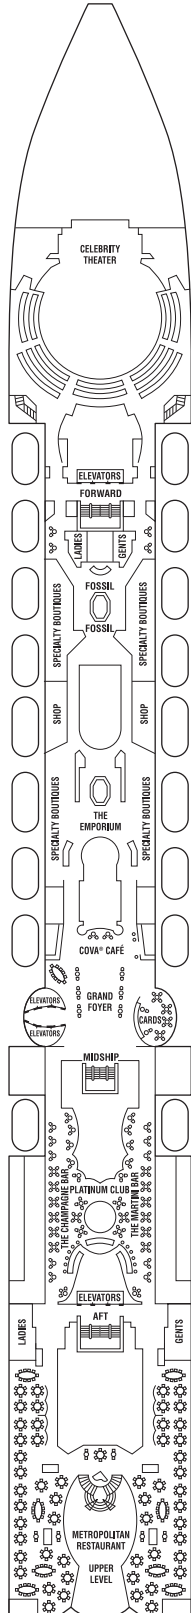

MillenniumClass Celebrity MillenniumSM Deck Plans

SHIP SPECIFICATIONS

Occupancy:	2,038
Tonnage:	91,000
Length:	965 feet
Beam:	105 feet
Draught:	26 feet
Cruising Speed:	24 knots
Electric Current:	110/220 AC
Ship's Registry:	Malta

- CONVERTIBLE SOFA BED
- ▲ ONE UPPER BERTH
- TWO UPPER BERTHS
- CONNECTING STATEROOMS
- ♿ WHEELCHAIR ACCESSIBLE STATEROOM FEATURING ROLL-IN SHOWERS

Staterooms 6104, 6106, 7138, 7140, 8104, 8106, 9096, and 9098, have partially obstructed views.
Staterooms 6102, 6108, 7136, 7142, 8102, 8108, 9094 and 9100 have smaller verandas that are semi-private.

Sports

Sunrise

Resort

Sky

Panorama

Vista

CS SS CC FV 2A 4 9

CS SS CC FV 2A 4 9

CS CC FV 2B 4 9

- Sports Deck
- Sunrise Deck
- Resort Deck
- Sky Deck
- Panorama Deck
- Vista Deck
- Penthouse Deck
- Entertainment Deck
- Promenade Deck
- Plaza Deck
- Continental Deck

Penthouse

Entertainment