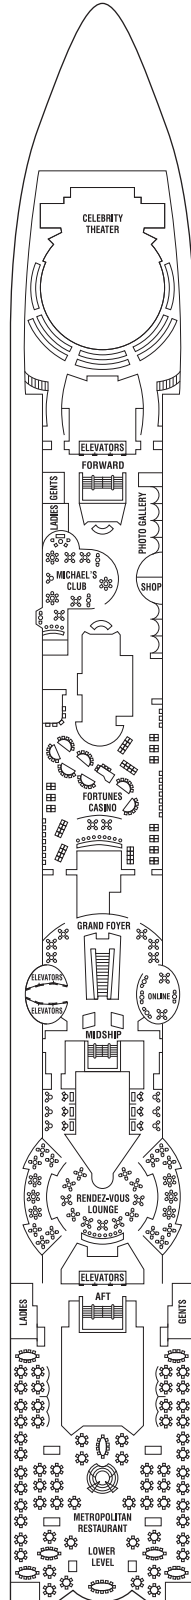

MillenniumClass Celebrity MillenniumSM Deck Plans

SHIP SPECIFICATIONS

Occupancy:	2,038
Tonnage:	91,000
Length:	965 feet
Beam:	105 feet
Draught:	26 feet
Cruising Speed:	24 knots
Electric Current:	110/220 AC
Ship's Registry:	Malta

- CONVERTIBLE SOFA BED
- ▲ ONE UPPER BERTH
- TWO UPPER BERTHS
- CONNECTING STATEROOMS
- ♿ WHEELCHAIR ACCESSIBLE STATEROOM FEATURING ROLL-IN SHOWERS

Staterooms 6104, 6106, 7138, 7140, 8104, 8106, 9096, and 9098, have partially obstructed views.
Staterooms 6102, 6108, 7136, 7142, 8102, 8108, 9094 and 9100 have smaller verandas that are semi-private.

Sports

Sunrise

Resort

Sky

Panorama

Vista

CS SS CC FV 2A 4 9

CS SS CC FV 2A 4 9

CS CC FV 2B 4 9

- Sports Deck
- Sunrise Deck
- Resort Deck
- Sky Deck
- Panorama Deck
- Vista Deck
- Penthouse Deck
- Entertainment Deck
- Promenade Deck
- Plaza Deck
- Continental Deck

Penthouse

Entertainment