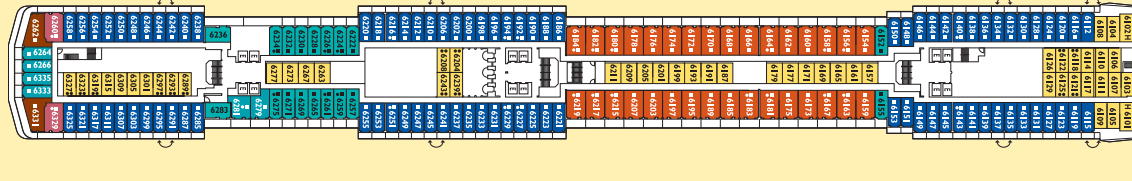

NARCISO
Deck 6