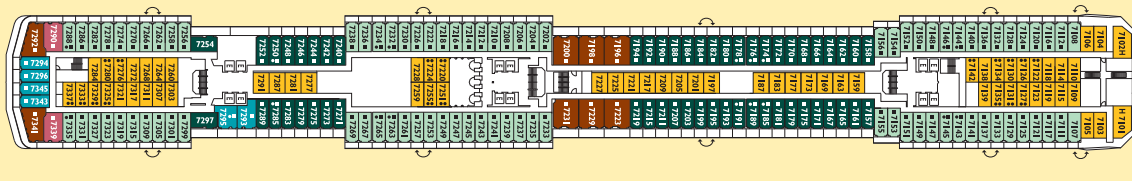

PROMETEIO
Deck 7