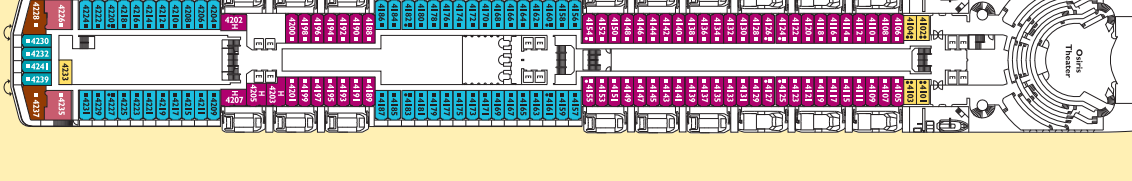

TESEO
Deck 4