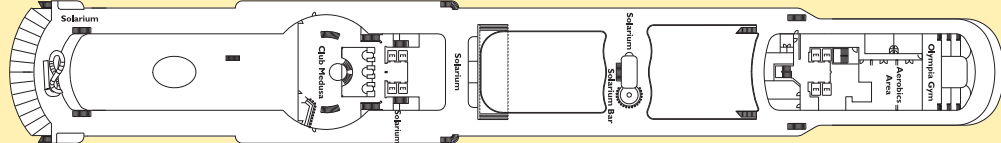

CATEGORIES & DECKS

INSIDE

I1 I2 I3

DECKS 1, 4, 5, 6, 7, 8
Inside; 2 lower beds convert to queen

OCEANVIEW

E1† E2

DECKS 1, 4
Oceanview; 2 lower beds convert to queen

VERANDA

B1† B2 B3 B4 B5 B6 B7 B8 B9

DECKS 4, 5, 6, 7, 8
Oceanview with veranda
DECKS 4, 5, 6, 7, 8
Oceanview with large veranda
All categories 2 lower beds convert to queen

SUITE

S PS GS

DECKS 4, 5, 6, 7
Suites with veranda; 2 lower beds convert to queen, whirlpool bath, shower and sitting area

WELLNESS

WB WG WS WGS

WELLNESS VERANDA STATEROOMS & SUITES
DECK 8

A relaxing retreat with accompanying exclusive spa amenities featuring complimentary treatments, personalized wellness consultation, fitness classes and wellness dining.

Built in 2003 for approx. 400 million Euros
Double Occupancy Capacity: 2,114
Crew and Staff: 920
Gross Tonnage: 86,000
Staterooms:

- Inside: 212 ♦ Oceanview: 167
- Verandas: 580 ♦ Suites: 8
- Panorama Suites: 34
- Grand Suites: 12
- Wellness Staterooms: 44

% of Staterooms with Verandas: 64%

LEGEND

No symbol indicates 2 lower beds.
All staterooms with 2 lower beds convert to queen.

- 1 upper bed
- ●● 2 upper beds
- Single sofa bed
- † Category E1 staterooms are obstructed view; Category B1 are partially obstructed
- E Elevator
- H Accommodations for handicapped
- Connecting staterooms

Tennis Court, Jogging Track and Slide on Pandora Deck (11) not shown.

For more detailed deck plans visit costacruires.com.

CLEOPATRA
Deck 10