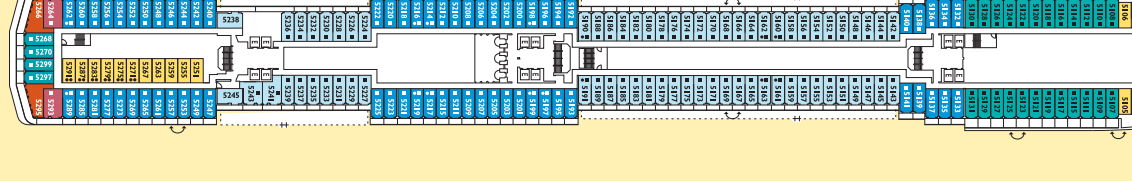

ORFEO
Deck 5