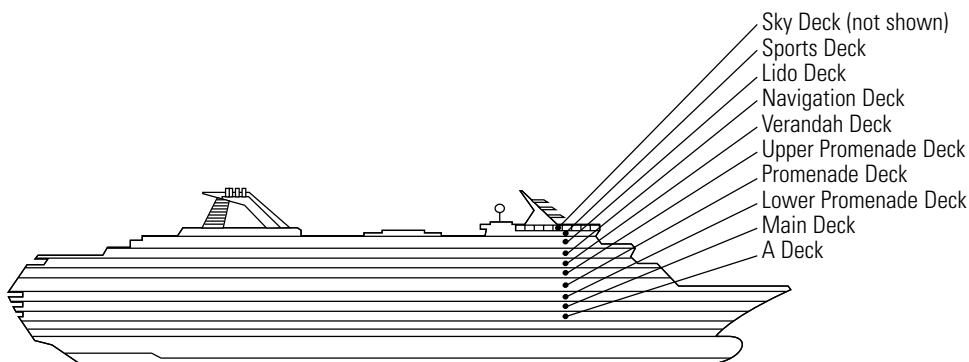

ms Maasdam

DECK PLANS & STATEROOMS

The deck plans are color-coded by category of stateroom, and the category letter precedes the stateroom number in each room. All staterooms are equipped with DVD player, flat-panel television, telephone and multi-channel music.

Important Note: Not all staterooms within each category have the same furniture configuration and/or facilities. Appropriate symbols within the rooms on the deck plans describe differences from the stateroom descriptions below.

All information is subject to change.

STATEROOM SYMBOL LEGEND

- Triple (2 lower beds, 1 sofa bed)
- Quad (2 lower beds, 1 sofa bed, 1 upper)
- △ Partial sea view
- × Fully obstructed view
- + Connecting rooms
- These staterooms have portholes instead of windows
- ★ Staterooms S030, BA200, BA202, L500, H501, H502, D563, FF829, FF831, are modified accessible, shower only with small step, step into bathroom, standard interior and exterior door size
- ♿ Staterooms C389, C390, G704, G706, G709 & G711 are wheelchair accessible, roll-in shower only, wheelchair-accessible doorways