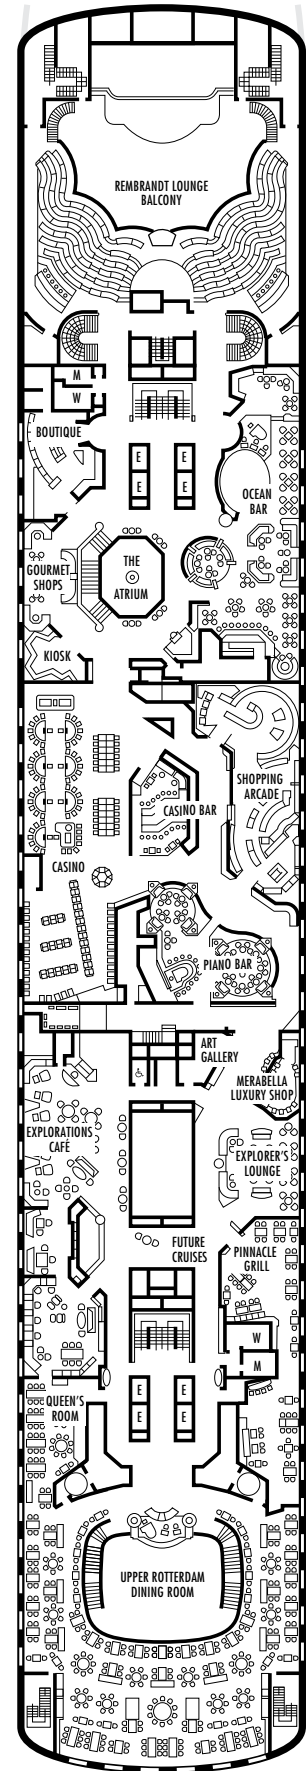

ms Maasdam

DECK PLANS & STATEROOMS

The deck plans are color-coded by category of stateroom, and the category letter precedes the stateroom number in each room. All staterooms are equipped with DVD player, flat-panel television, telephone and multi-channel music.

Important Note: Not all staterooms within each category have the same furniture configuration and/or facilities. Appropriate symbols within the rooms on the deck plans describe differences from the stateroom descriptions below.

All information is subject to change.

STATEROOM SYMBOL LEGEND

- Triple (2 lower beds, 1 sofa bed)
- Quad (2 lower beds, 1 sofa bed, 1 upper)
- △ Partial sea view
- × Fully obstructed view
- + Connecting rooms
- These staterooms have portholes instead of windows
- ★ Staterooms S030, BA200, BA202, L500, H501, H502, D563, FF829, FF831, are modified accessible, shower only with small step, step into bathroom, standard interior and exterior door size
- ♿ Staterooms C389, C390, G704, G706, G709 & G711 are wheelchair accessible, roll-in shower only, wheelchair-accessible doorways