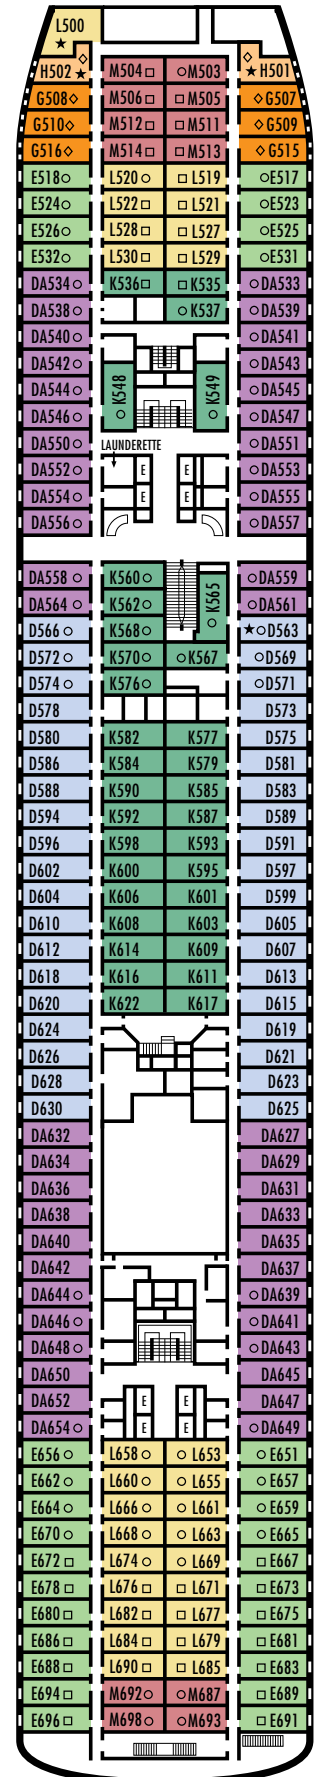

ms Maasdam

DECK PLANS & STATEROOMS

The deck plans are color-coded by category of stateroom, and the category letter precedes the stateroom number in each room. All staterooms are equipped with DVD player, flat-panel television, telephone and multi-channel music.

Important Note: Not all staterooms within each category have the same furniture configuration and/or facilities. Appropriate symbols within the rooms on the deck plans describe differences from the stateroom descriptions below.

All information is subject to change.

STATEROOM SYMBOL LEGEND

- Triple (2 lower beds, 1 sofa bed)
- Quad (2 lower beds, 1 sofa bed, 1 upper)
- △ Partial sea view
- × Fully obstructed view
- + Connecting rooms
- These staterooms have portholes instead of windows
- ★ Staterooms S030, BA200, BA202, L500, H501, H502, D563, FF829, FF831, are modified accessible, shower only with small step, step into bathroom, standard interior and exterior door size
- ♿ Staterooms C389, C390, G704, G706, G709 & G711 are wheelchair accessible, roll-in shower only, wheelchair-accessible doorways

OCEAN-VIEW STATEROOMS

- D DA E G H

Large: 2 lower beds convertible to 1 queen-size bed, bathtub & shower.

INTERIOR STATEROOMS

- K L M

Large: 2 lower beds convertible to 1 queen-size bed, shower.

DECK 5—MAIN DECK

Staterooms 500–698