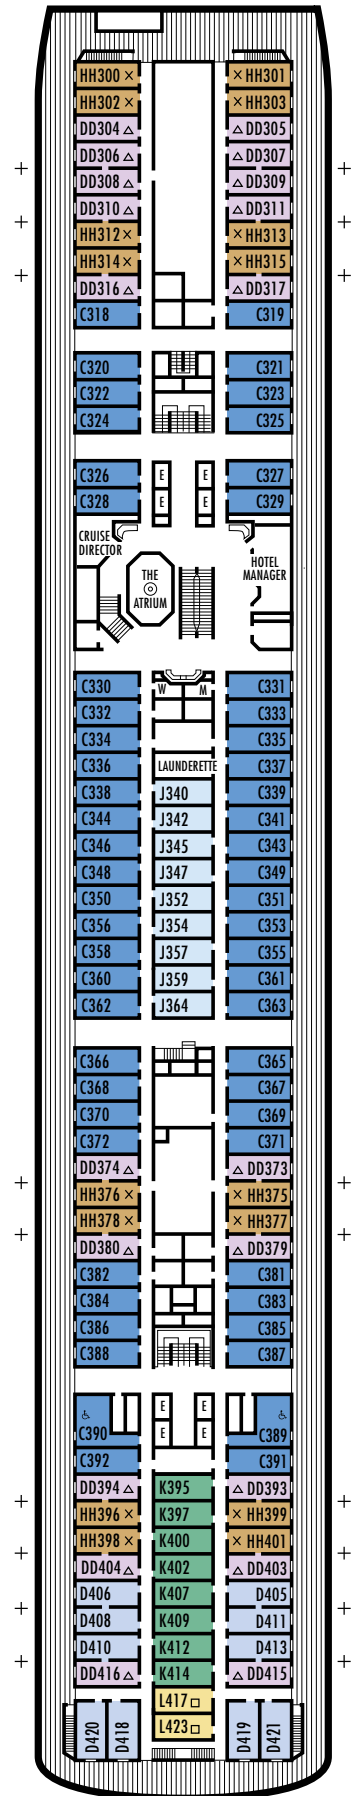

The deck plans are color-coded by category of stateroom, and the category letter precedes the stateroom number in each room. All staterooms are equipped with DVD player, flat-panel television, telephone and multi-channel music.

Important Note: Not all staterooms within each category have the same furniture configuration and/or facilities. Appropriate symbols within the rooms on the deck plans describe differences from the stateroom descriptions below.

All information is subject to change.

STATEROOM SYMBOL LEGEND

- Triple (2 lower beds, 1 sofa bed)
- Quad (2 lower beds, 1 sofa bed, 1 upper)
- △ Partial sea view
- × Fully obstructed view
- + Connecting rooms
- These staterooms have portholes instead of windows
- ★ Staterooms S030, BA200, BA202, L500, H501, H502, D563, FF829, FF831, are modified accessible, shower only with small step, step into bathroom, standard interior and exterior door size
- ♿ Staterooms C389, C390, G704, G706, G709 & G711 are wheelchair accessible, roll-in shower only, wheelchair-accessible doorways

OCEAN-VIEW STATEROOMS

C **D** **DD**

Large: 2 lower beds convertible to 1 queen-size bed, bathtub & shower. All DD-category staterooms have partial sea views.

HH

Large: 2 lower beds convertible to 1 queen-size bed, bathtub & shower. All HH-category staterooms have fully obstructed views.

INTERIOR STATEROOMS

J **K** **L**

Large: 2 lower beds convertible to 1 queen-size bed, shower.