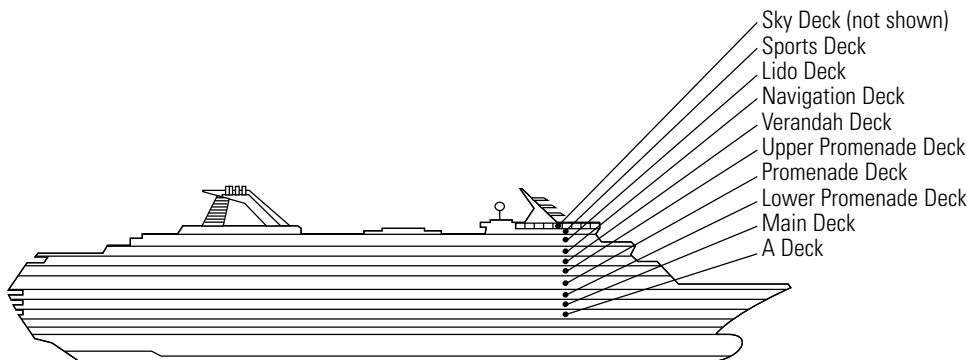

ms Maasdam

DECK PLANS & STATEROOMS

The deck plans are color-coded by category of stateroom, and the category letter precedes the stateroom number in each room. All staterooms are equipped with DVD player, flat-panel television, telephone and multi-channel music.

Important Note: Not all staterooms within each category have the same furniture configuration and/or facilities. Appropriate symbols within the rooms on the deck plans describe differences from the stateroom descriptions below.

All information is subject to change.

STATEROOM SYMBOL LEGEND

- Triple (2 lower beds, 1 sofa bed)
- Quad (2 lower beds, 1 sofa bed, 1 upper)
- △ Partial sea view
- × Fully obstructed view
- + Connecting rooms
- These staterooms have portholes instead of windows
- ★ Staterooms S030, BA200, BA202, L500, H501, H502, D563, FF829, FF831, are modified accessible, shower only with small step, step into bathroom, standard interior and exterior door size
- ♿ Staterooms C389, C390, G704, G706, G709 & G711 are wheelchair accessible, roll-in shower only, wheelchair-accessible doorways

OCEAN-VIEW STATEROOMS

E **EE** **F** **FF** **G** **H**

Large: 2 lower beds convertible to 1 queen-size bed, bathtub & shower.

INTERIOR STATEROOMS

M **MM**

Large: 2 lower beds convertible to 1 queen-size bed, shower.

N

Standard: 2 lower beds convertible to 1 queen-size bed, shower.