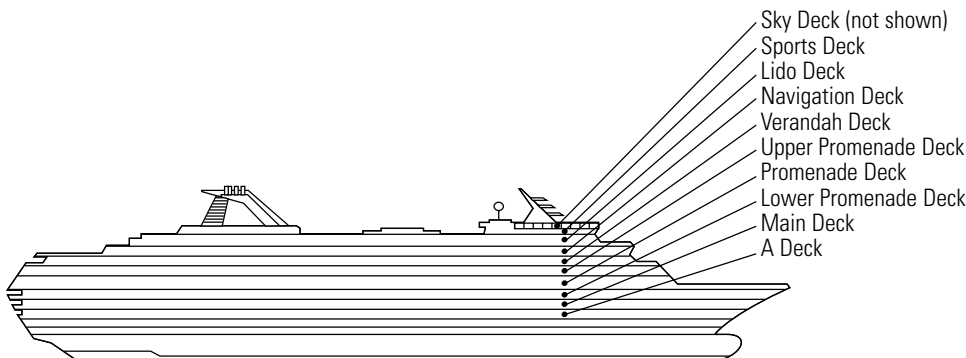

ms Maasdam

DECK PLANS & STATEROOMS

The deck plans are color-coded by category of stateroom, and the category letter precedes the stateroom number in each room. All staterooms are equipped with DVD player, flat-panel television, telephone and multi-channel music.

Important Note: Not all staterooms within each category have the same furniture configuration and/or facilities. Appropriate symbols within the rooms on the deck plans describe differences from the stateroom descriptions below.

All information is subject to change.

STATEROOM SYMBOL LEGEND

- Triple (2 lower beds, 1 sofa bed)
- Quad (2 lower beds, 1 sofa bed, 1 upper)
- △ Partial sea view
- × Fully obstructed view
- + Connecting rooms
- These staterooms have portholes instead of windows
- ★ Staterooms S030, BA200, BA202, L500, H501, H502, D563, FF829, FF831, are modified accessible, shower only with small step, step into bathroom, standard interior and exterior door size
- ♿ Staterooms C389, C390, G704, G706, G709 & G711 are wheelchair accessible, roll-in shower only, wheelchair-accessible doorways

OCEAN-VIEW STATEROOMS

- D DA E G H

Large: 2 lower beds convertible to 1 queen-size bed, bathtub & shower.

INTERIOR STATEROOMS

- K L M

Large: 2 lower beds convertible to 1 queen-size bed, shower.

DECK 5—MAIN DECK

Staterooms 500–698