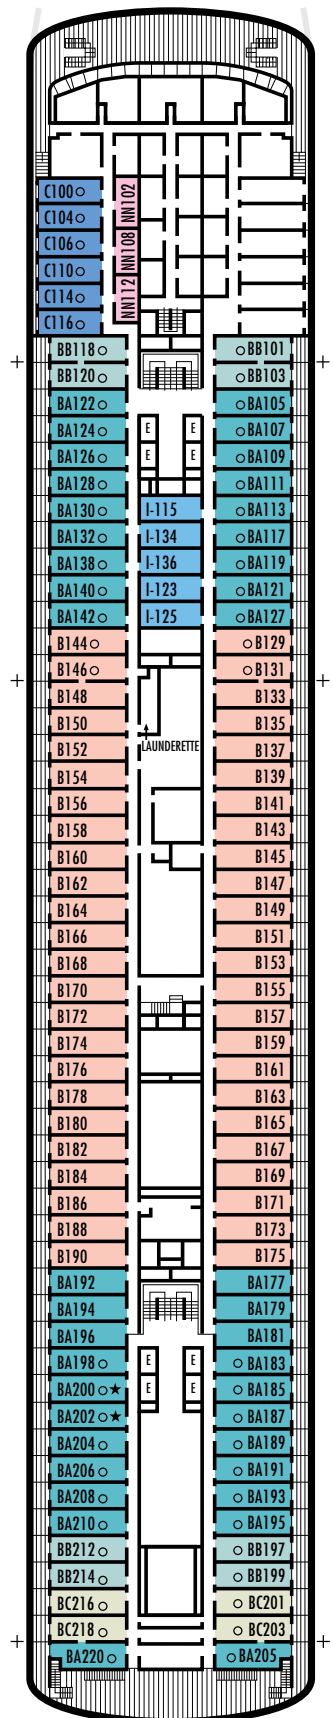

Important Note: Not all staterooms within each category have the same furniture configuration and/or facilities. Appropriate symbols within the rooms on the deck plans describe differences from the stateroom descriptions below.

All information is subject to change.

STATEROOM SYMBOL LEGEND

- Triple (2 lower beds, 1 sofa bed)
- Quad (2 lower beds, 1 sofa bed, 1 upper)
- △ Partial sea view
- × Fully obstructed view
- + Connecting rooms
- These staterooms have portholes instead of windows
- ★ Staterooms S030, BA200, BA202, L500, H501, H502, D563, FF829, FF831, are modified accessible, shower only with small step, step into bathroom, standard interior and exterior door size
- ♿ Staterooms C389, C390, G704, G706, G709 & G711 are wheelchair accessible, roll-in shower only, wheelchair-accessible doorways

VERANDAH SUITES

B **BA** **BB** **BC**

Verandah Suites: 2 lower beds convertible to 1 queen-size bed, whirlpool bath & shower, sitting area, private verandah, mini-bar, refrigerator, floor-to-ceiling windows.

OCEAN-VIEW STATEROOMS

C

Large: 2 lower beds convertible to 1 queen-size bed, bathtub & shower.

INTERIOR STATEROOMS

I

Large: 2 lower beds convertible to 1 queen-size bed, shower.

NN

Standard: 2 lower beds convertible to 1 queen-size bed, shower.