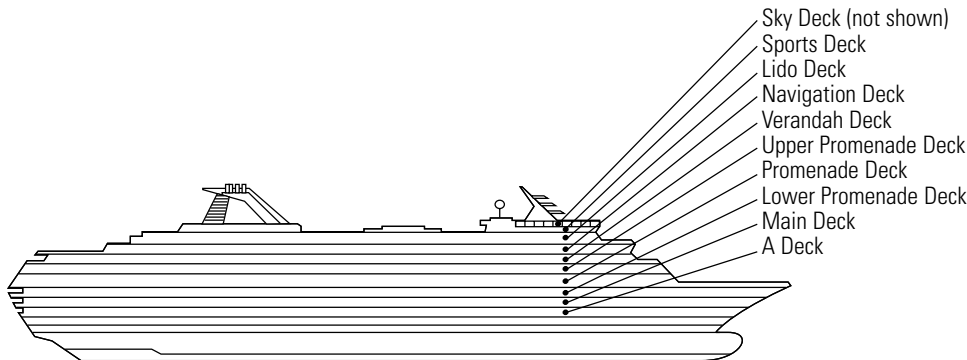

ms Maasdam

DECK PLANS & STATEROOMS

The deck plans are color-coded by category of stateroom, and the category letter precedes the stateroom number in each room. All staterooms are equipped with DVD player, flat-panel television, telephone and multi-channel music.

Important Note: Not all staterooms within each category have the same furniture configuration and/or facilities. Appropriate symbols within the rooms on the deck plans describe differences from the stateroom descriptions below.

All information is subject to change.

STATEROOM SYMBOL LEGEND

- Triple (2 lower beds, 1 sofa bed)
- Quad (2 lower beds, 1 sofa bed, 1 upper)
- △ Partial sea view
- × Fully obstructed view
- + Connecting rooms
- These staterooms have portholes instead of windows
- ★ Staterooms S030, BA200, BA202, L500, H501, H502, D563, FF829, FF831, are modified accessible, shower only with small step, step into bathroom, standard interior and exterior door size
- ♿ Staterooms C389, C390, G704, G706, G709 & G711 are wheelchair accessible, roll-in shower only, wheelchair-accessible doorways