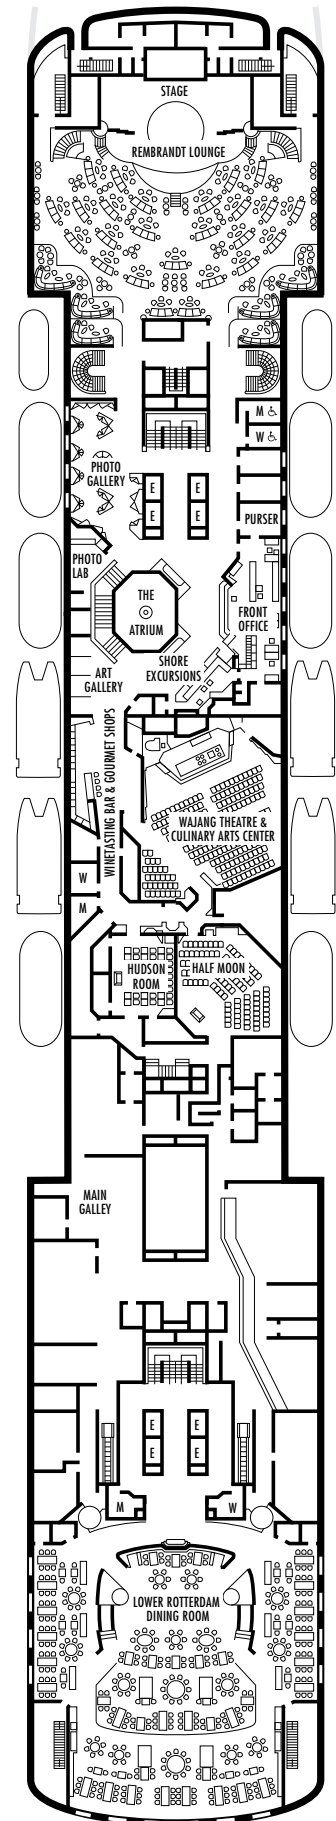

ms Maasdam

DECK PLANS & STATEROOMS

The deck plans are color-coded by category of stateroom, and the category letter precedes the stateroom number in each room. All staterooms are equipped with DVD player, flat-panel television, telephone and multi-channel music.

Important Note: Not all staterooms within each category have the same furniture configuration and/or facilities. Appropriate symbols within the rooms on the deck plans describe differences from the stateroom descriptions below.

All information is subject to change.

STATEROOM SYMBOL LEGEND

- Triple (2 lower beds, 1 sofa bed)
- Quad (2 lower beds, 1 sofa bed, 1 upper)
- △ Partial sea view
- × Fully obstructed view
- + Connecting rooms
- These staterooms have portholes instead of windows
- ★ Staterooms S030, BA200, BA202, L500, H501, H502, D563, FF829, FF831, are modified accessible, shower only with small step, step into bathroom, standard interior and exterior door size
- ♿ Staterooms C389, C390, G704, G706, G709 & G711 are wheelchair accessible, roll-in shower only, wheelchair-accessible doorways