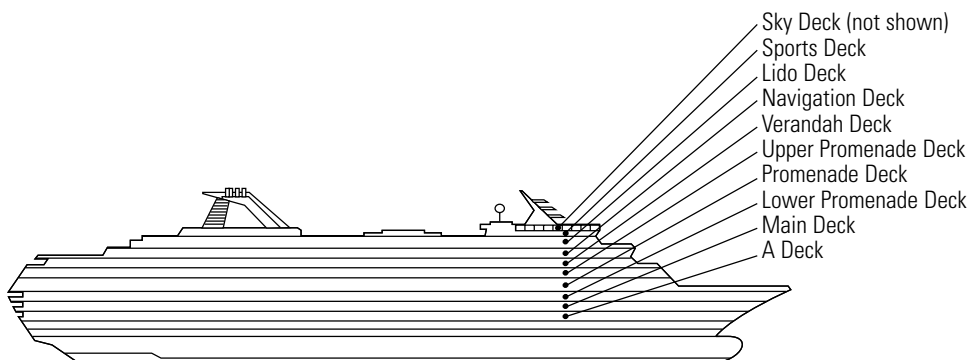

ms Maasdam

DECK PLANS & STATEROOMS

The deck plans are color-coded by category of stateroom, and the category letter precedes the stateroom number in each room. All staterooms are equipped with DVD player, flat-panel television, telephone and multi-channel music.