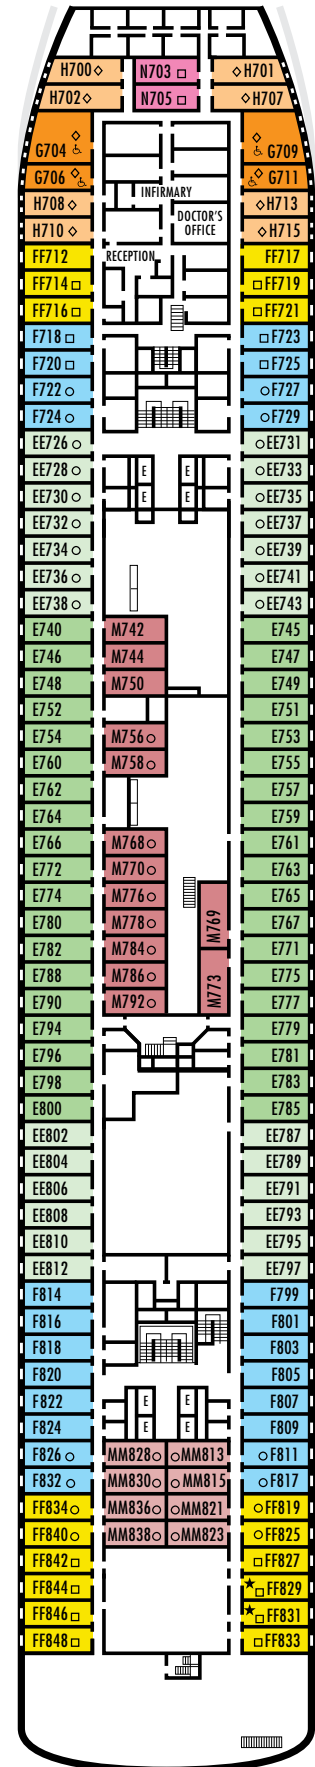

All information is subject to change.

STATEROOM SYMBOL LEGEND

- Triple (2 lower beds, 1 sofa bed)
- Quad (2 lower beds, 1 sofa bed, 1 upper)
- △ Partial sea view
- × Fully obstructed view
- + Connecting rooms
- ◇ These staterooms have portholes instead of windows
- ★ Staterooms S030, BA200, BA202, L500, H501, H502, D563, FF829, FF831, are modified accessible, shower only with small step, step into bathroom, standard interior and exterior door size
- ♿ Staterooms C389, C390, G704, G706, G709 & G711 are wheelchair accessible, roll-in shower only, wheelchair-accessible doorways

OCEAN-VIEW STATEROOMS

E **EE** **F** **FF** **G** **H**

Large: 2 lower beds convertible to 1 queen-size bed, bathtub & shower.

INTERIOR STATEROOMS

M **MM**

Large: 2 lower beds convertible to 1 queen-size bed, shower.

N

Standard: 2 lower beds convertible to 1 queen-size bed, shower.

DECK 4—A DECK

Staterooms 700–848

ms Maasdam

DECK PLANS & STATEROOMS

The deck plans are color-coded by category of stateroom, and the category letter precedes the stateroom number in each room. All staterooms are equipped with DVD player, flat-panel television, telephone and multi-channel music.