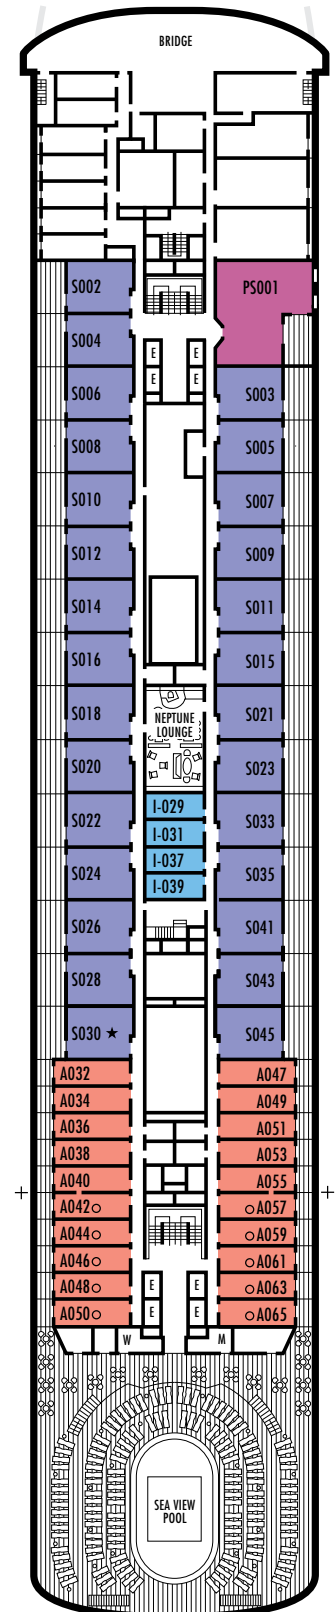

All information is subject to change.

STATEROOM SYMBOL LEGEND

- Triple (2 lower beds, 1 sofa bed)
- Quad (2 lower beds, 1 sofa bed, 1 upper)
- △ Partial sea view
- × Fully obstructed view
- + Connecting rooms
- These staterooms have portholes instead of windows
- ★ Staterooms S030, BA200, BA202, L500, H501, H502, D563, FF829, FF831, are modified accessible, shower only with small step, step into bathroom, standard interior and exterior door size
- ♿ Staterooms C389, C390, G704, G706, G709 & G711 are wheelchair accessible, roll-in shower only, wheelchair-accessible doorways

VERANDAH SUITES

PS

Penthouse Verandah Suite: Bedroom with 1 king-size bed, oversize whirlpool bath & shower, living room, dining room, dressing room, private verandah, pantry, 1 sofa bed for 2 persons, mini-bar, refrigerator, guest toilet, floor-to-ceiling windows.

S

Deluxe Verandah Suites: 2 lower beds convertible to 1 king-size bed, whirlpool bath & shower, large sitting area, dressing room, private verandah, 1 sofa bed for 2 persons, mini-bar, refrigerator, floor-to-ceiling windows.

A

Verandah Suites: 2 lower beds convertible to 1 queen-size bed, whirlpool bath & shower, sitting area, private verandah, mini-bar, refrigerator, floor-to-ceiling windows.

INTERIOR STATEROOMS

I

Large: 2 lower beds convertible to 1 queen-size bed, shower.