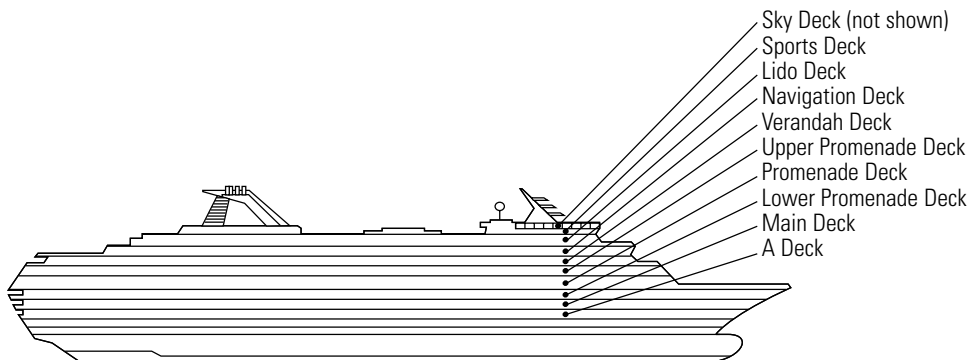

The deck plans are color-coded by category of stateroom, and the category letter precedes the stateroom number in each room. All staterooms are equipped with DVD player, flat-panel television, telephone and multi-channel music.

Important Note: Not all staterooms within each category have the same furniture configuration and/or facilities. Appropriate symbols within the rooms on the deck plans describe differences from the stateroom descriptions below.

All information is subject to change.

STATEROOM SYMBOL LEGEND

- Triple (2 lower beds, 1 sofa bed)
- Quad (2 lower beds, 1 sofa bed, 1 upper)
- △ Partial sea view
- × Fully obstructed view
- + Connecting rooms
- These staterooms have portholes instead of windows
- ★ Staterooms S030, BA200, BA202, L500, H501, H502, D563, FF829, FF831, are modified accessible, shower only with small step, step into bathroom, standard interior and exterior door size
- ♿ Staterooms C389, C390, G704, G706, G709 & G711 are wheelchair accessible, roll-in shower only, wheelchair-accessible doorways

OCEAN-VIEW STATEROOMS

C **D** **DD**

Large: 2 lower beds convertible to 1 queen-size bed, bathtub & shower. All DD-category staterooms have partial sea views.

HH

Large: 2 lower beds convertible to 1 queen-size bed, bathtub & shower. All HH-category staterooms have fully obstructed views.

INTERIOR STATEROOMS

J **K** **L**

Large: 2 lower beds convertible to 1 queen-size bed, shower.