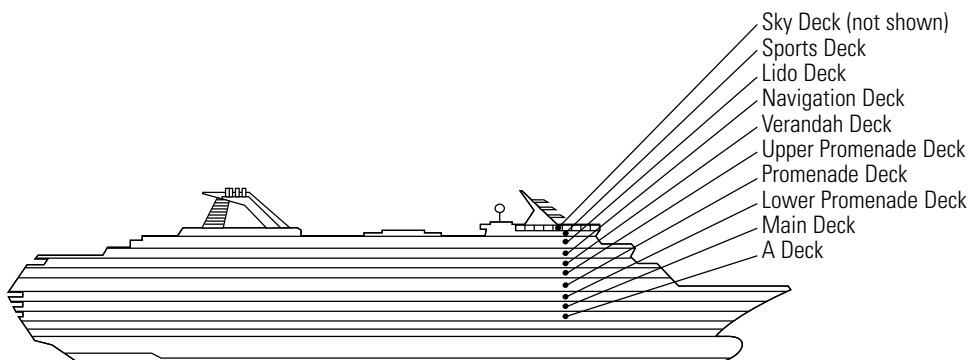

ms Maasdam

DECK PLANS & STATEROOMS

The deck plans are color-coded by category of stateroom, and the category letter precedes the stateroom number in each room. All staterooms are equipped with DVD player, flat-panel television, telephone and multi-channel music.