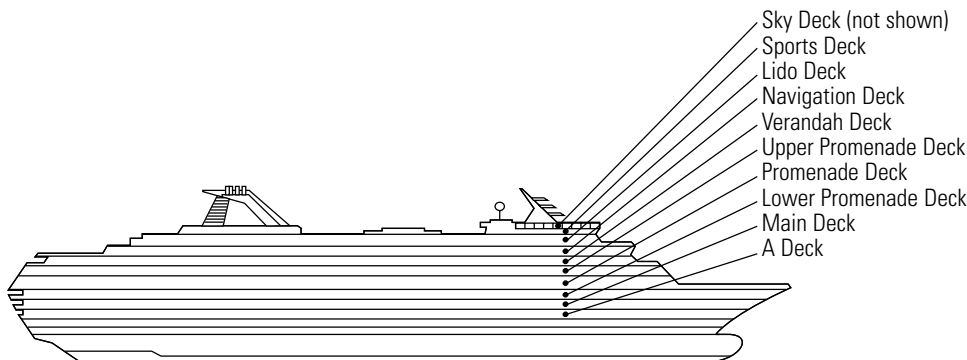

ms Maasdam

DECK PLANS & STATEROOMS

The deck plans are color-coded by category of stateroom, and the category letter precedes the stateroom number in each room. All staterooms are equipped with DVD player, flat-panel television, telephone and multi-channel music.

Important Note: Not all staterooms within each category have the same furniture configuration and/or facilities. Appropriate symbols within the rooms on the deck plans describe differences from the stateroom descriptions below.

All information is subject to change.

STATEROOM SYMBOL LEGEND

- Triple (2 lower beds, 1 sofa bed)
- Quad (2 lower beds, 1 sofa bed, 1 upper)
- △ Partial sea view
- × Fully obstructed view
- + Connecting rooms
- These staterooms have portholes instead of windows
- ★ Staterooms S030, BA200, BA202, L500, H501, H502, D563, FF829, FF831, are modified accessible, shower only with small step, step into bathroom, standard interior and exterior door size
- ♿ Staterooms C389, C390, G704, G706, G709 & G711 are wheelchair accessible, roll-in shower only, wheelchair-accessible doorways