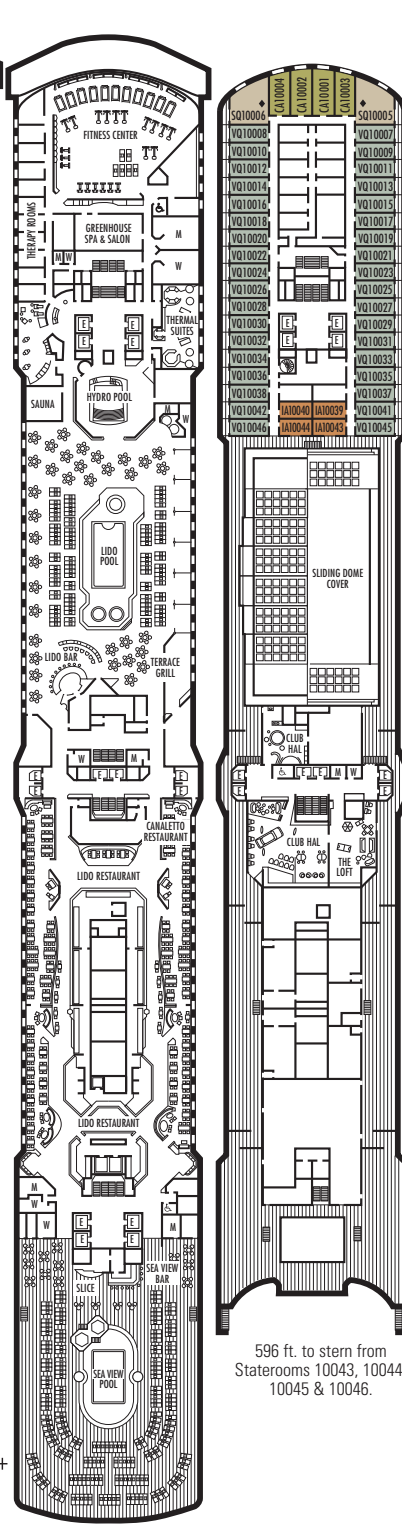

634 ft. to stern from Staterooms 11009 & 11010.

596 ft. to stern from Staterooms 10043, 10044, 10045 & 10046.