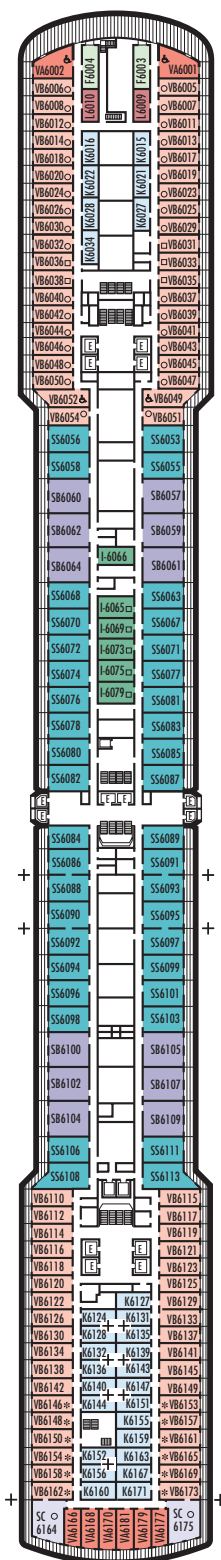

MAIN DECK
Staterooms 1001–1130
252 ft. from bow to
Staterooms 1001 & 1002.

LOWER PROMENADE DECK

PROMENADE DECK

UPPER PROMENADE DECK
Staterooms 4001–4189
103 ft. from bow to
Staterooms 4001 & 4002.

VERANDAH DECK
Staterooms 5001–5193
103 ft. from bow to
Staterooms 5001 & 5002.

UPPER VERANDAH DECK
Staterooms 6001–6181
112 ft. from bow to
Staterooms 6003 & 6004.

75 ft. to stern from
Stateroom 1130.

5 ft. to stern from
Staterooms 4182 & 4189.

7 ft. to stern from
Staterooms 5192 & 5193.

9 ft. to stern from
Staterooms 6170 & 6181.

STATEROOM SYMBOL LEGEND

- Triple (2 lower beds, 1 sofa bed)
- Quad (2 lower beds, 1 sofa bed, 1 upper)
- △ Partial sea view
- × Fully obstructed view
- + Connecting rooms
- * Shower only
- ♠ Single-sink vanity

- ◆ Staterooms have solid steel verandah railings instead of clear-view Plexiglas® railings
- ♿ Staterooms SA7058 and SA7057 are wheelchair accessible, bathtub and roll-in shower. Staterooms V8119, V8116, I-8033, V8026, V8025, VB6052, VB6049, VA6002, VA6001, VF5140, VF5135, VF5054, VF5051, SY5002, SY5001, VD4134, VD4131, H4092, H4089, VD4052, VD4051, D1100, D1099, C1082, C1081, J1074, N1012 & N1011 are wheelchair accessible, roll-in shower only.