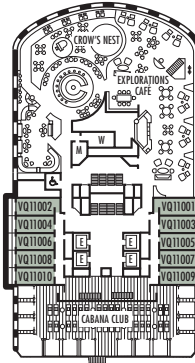

MAIN DECK
Staterooms 1001–1130
252 ft. from bow to
Staterooms 1001 & 1002.

LOWER PROMENADE DECK

PROMENADE DECK

UPPER PROMENADE DECK
Staterooms 4001–4189
103 ft. from bow to
Staterooms 4001 & 4002.

VERANDAH DECK
Staterooms 5001–5193
103 ft. from bow to
Staterooms 5001 & 5002.

L M MM N

Standard: 2 lower beds convertible to 1 queen-size bed, shower.

▼ Spa Suites and Staterooms. Opt for the serenity of a new Spa Suite or Stateroom, featuring modern spa amenities.

14 ft. to stern from Staterooms 7138 & 7143.

16 ft. to stern from Staterooms 8168 & 8175.

596 ft. to stern from Staterooms 10043, 10044, 10045 & 10046.

634 ft. to stern from Staterooms 11009 & 11010.

- Observation Deck
- Panorama Deck
- Lido Deck
- Navigation Deck
- Rotterdam Deck
- Upper Verandah Deck
- Verandah Deck
- Upper Promenade Deck
- Promenade Deck
- Lower Promenade Deck
- Main Deck