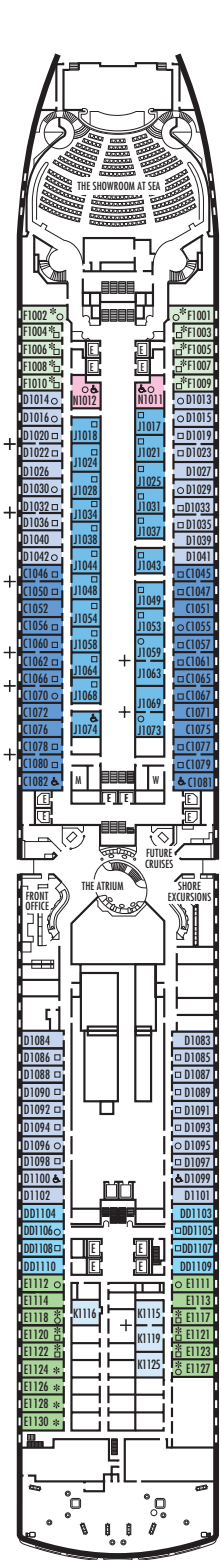

MAIN DECK
Staterooms 1001–1130
252 ft. from bow to
Staterooms 1001 & 1002.

LOWER PROMENADE DECK

PROMENADE DECK

UPPER PROMENADE DECK
Staterooms 4001–4189
103 ft. from bow to
Staterooms 4001 & 4002.

VERANDAH DECK
Staterooms 5001–5193
103 ft. from bow to
Staterooms 5001 & 5002.

UPPER VERANDAH DECK
Staterooms 6001–6181
112 ft. from bow to
Staterooms 6003 & 6004.

75 ft. to stern from
Stateroom 1130.

5 ft. to stern from
Staterooms 4182 & 4189.

7 ft. to stern from
Staterooms 5192 & 5193.

9 ft. to stern from
Staterooms 6170 & 6181.

STATEROOM SYMBOL LEGEND

- Triple (2 lower beds, 1 sofa bed)
- Quad (2 lower beds, 1 sofa bed, 1 upper)
- △ Partial sea view
- × Fully obstructed view
- + Connecting rooms
- * Shower only
- ♠ Single-sink vanity

- ◆ Staterooms have solid steel verandah railings instead of clear-view Plexiglas® railings
- ♿ Staterooms SA7058 and SA7057 are wheelchair accessible, bathtub and roll-in shower. Staterooms V8119, V8116, I-8033, V8026, V8025, VB6052, VB6049, VA6002, VA6001, VF5140, VF5135, VF5054, VF5051, SY5002, SY5001, VD4134, VD4131, H4092, H4089, VD4052, VD4051, D1100, D1099, C1082, C1081, J1074, N1012 & N1011 are wheelchair accessible, roll-in shower only.