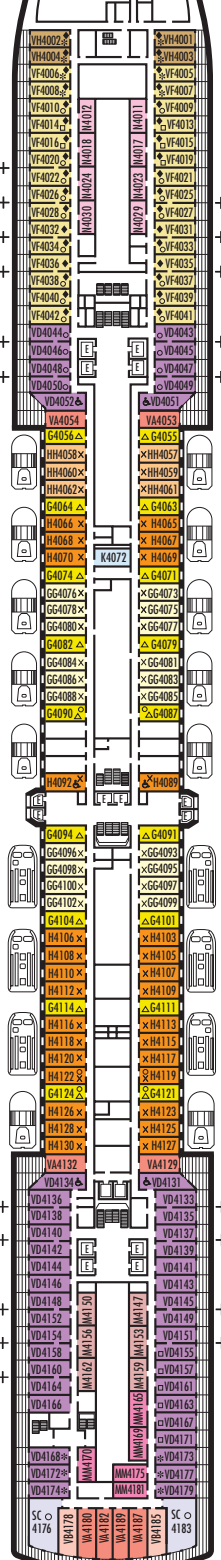

MAIN DECK
Staterooms 1001–1130
252 ft. from bow to
Staterooms 1001 & 1002.

LOWER PROMENADE DECK

PROMENADE DECK

UPPER PROMENADE DECK
Staterooms 4001–4189
103 ft. from bow to
Staterooms 4001 & 4002.

VERANDAH DECK
Staterooms 5001–5193
103 ft. from bow to
Staterooms 5001 & 5002.

UPPER VERANDAH DECK
Staterooms 6001–6181
112 ft. from bow to
Staterooms 6003 & 6004.

75 ft. to stern from
Stateroom 1130.

5 ft. to stern from
Staterooms 4182 & 4189.

7 ft. to stern from
Staterooms 5192 & 5193.

9 ft. to stern from
Staterooms 6170 & 6181.

STATEROOM SYMBOL LEGEND

- Triple (2 lower beds, 1 sofa bed)
- Quad (2 lower beds, 1 sofa bed, 1 upper)
- △ Partial sea view
- × Fully obstructed view
- + Connecting rooms
- * Shower only
- ♠ Single-sink vanity

SHIP SPECIFICATIONS & FACILITIES

- 2,106 Guests
- 86,700 Gross Tons
- 936 Feet Long
- Automatic Stabilizers
- 11 Guest Decks
- 14 Guest Elevators
- 4 Outside Elevators
- 5 Restaurants
- 2 Show Lounges
- Outdoor Swimming Pools (one with sliding glass roof)
- Spa & Salon
- Fitness Center
- Suite Lounge
- Duty-free Shops
- Internet Center
- Library
- Casino
- Basketball Court
- Volleyball Court