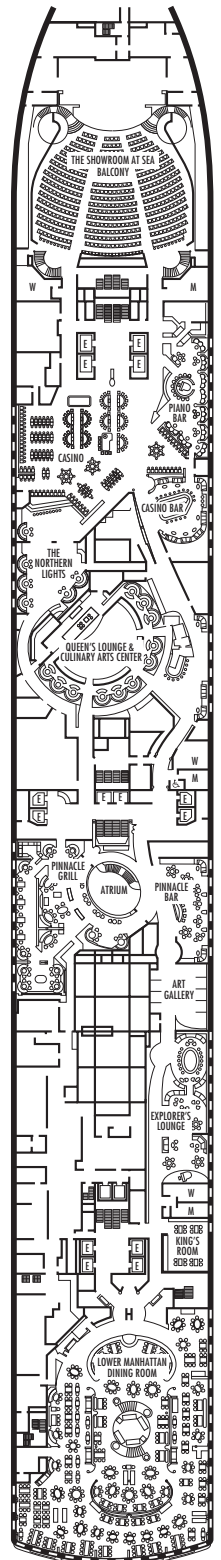

MAIN DECK
Staterooms 1001–1130
252 ft. from bow to
Staterooms 1001 & 1002.

LOWER PROMENADE DECK

PROMENADE DECK

UPPER PROMENADE DECK
Staterooms 4001–4189
103 ft. from bow to
Staterooms 4001 & 4002.

VERANDAH DECK
Staterooms 5001–5193
103 ft. from bow to
Staterooms 5001 & 5002.

UPPER VERANDAH DECK
Staterooms 6001–6181
112 ft. from bow to
Staterooms 6003 & 6004.

75 ft. to stern from
Stateroom 1130.

5 ft. to stern from
Staterooms 4182 & 4189.

7 ft. to stern from
Staterooms 5192 & 5193.

9 ft. to stern from
Staterooms 6170 & 6181.

STATEROOM SYMBOL LEGEND

- Triple (2 lower beds, 1 sofa bed)
- Quad (2 lower beds, 1 sofa bed, 1 upper)
- △ Partial sea view
- × Fully obstructed view
- + Connecting rooms
- * Shower only
- ♠ Single-sink vanity

- ◆ Staterooms have solid steel verandah railings instead of clear-view Plexiglas® railings
- ♿ Staterooms SA7058 and SA7057 are wheelchair accessible, bathtub and roll-in shower. Staterooms V8119, V8116, I-8033, V8026, V8025, VB6052, VB6049, VA6002, VA6001, VF5140, VF5135, VF5054, VF5051, SY5002, SY5001, VD4134, VD4131, H4092, H4089, VD4052, VD4051, D1100, D1099, C1082, C1081, J1074, N1012 & N1011 are wheelchair accessible, roll-in shower only.