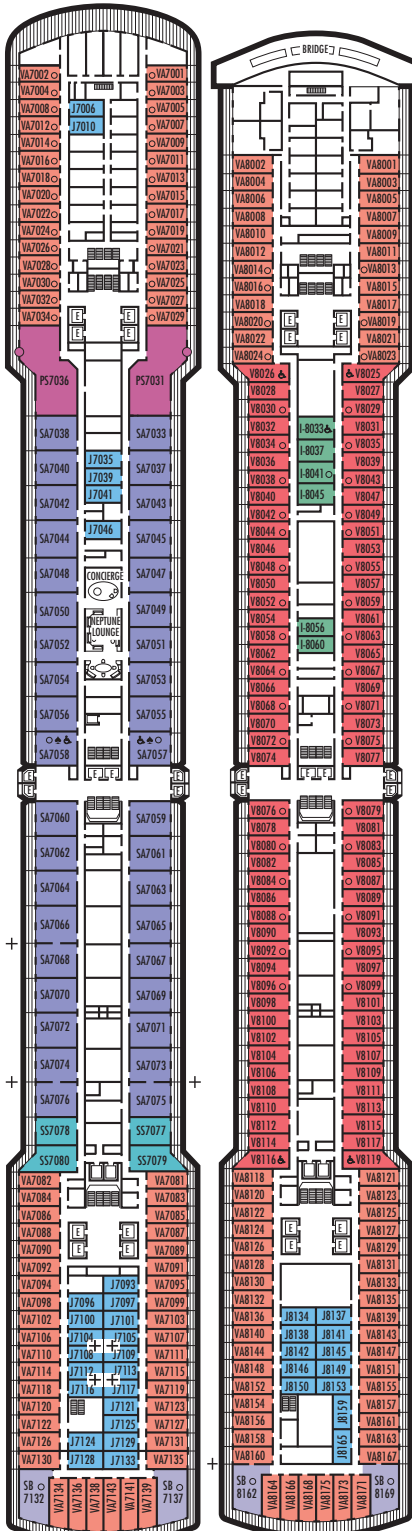

SS SY SZ

Superior Verandah Suites: 2 lower beds convertible to 1 queen-size bed, bathroom with dual-sink vanity, full-size whirlpool bath & shower & additional shower stall, large sitting area, private verandah, 1 sofa bed for 1 person, floor-to-ceiling windows.

VERANDAH STATEROOMS

VQ* V VA VB VC
VD VE VF VH

Deluxe Verandah Ocean-view: 2 lower beds convertible to 1 queen-size bed, bathtub & shower, sitting area, private verandah, floor-to-ceiling windows.

OCEAN-VIEW STATEROOMS

CA* C D DD E
F

Large: 2 lower beds convertible to 1 queen-size bed, bathtub & shower.

G GG H HH

Large: 2 lower beds convertible to 1 queen-size bed, bathtub & shower, floor-to-ceiling windows. All G-category staterooms have partial sea views. All GG-, H- & HH-category staterooms have fully obstructed views.

INTERIOR STATEROOMS

IA* I
Large or Standard: 2 lower beds convertible to 1 queen-size bed, shower. Staterooms IA10043 and IA10044 have fully obstructed windows.

J K

Large or Standard: 2 lower beds convertible to 1 queen-size bed, shower.

L M MM N

Standard: 2 lower beds convertible to 1 queen-size bed, shower.

▼ Spa Suites and Staterooms. Opt for the serenity of a new Spa Suite or Stateroom, featuring modern spa amenities.

14 ft. to stern from Staterooms 7138 & 7143.

16 ft. to stern from Staterooms 8168 & 8175.