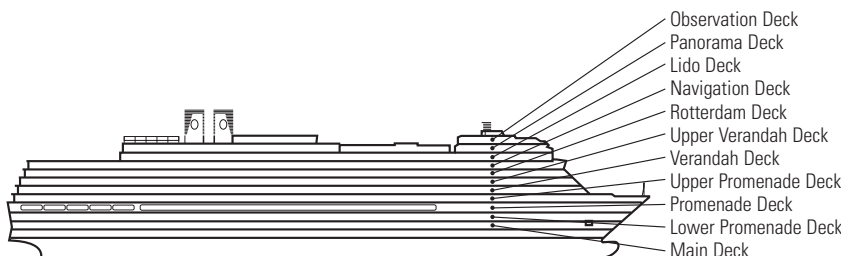

16 ft. to stern from Staterooms 8168 & 8175.

596 ft. to stern from Staterooms 10043, 10044, 10045 & 10046.

634 ft. to stern from Staterooms 11009 & 11010.

- Observation Deck
- Panorama Deck
- Lido Deck
- Navigation Deck
- Rotterdam Deck
- Upper Verandah Deck
- Verandah Deck
- Upper Promenade Deck
- Promenade Deck
- Lower Promenade Deck
- Main Deck