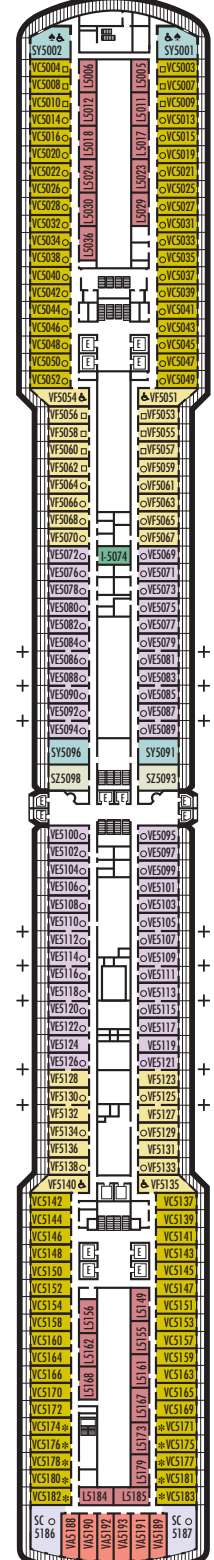

MAIN DECK
Staterooms 1001–1130
252 ft. from bow to
Staterooms 1001 & 1002.

LOWER PROMENADE DECK

PROMENADE DECK

UPPER PROMENADE DECK
Staterooms 4001–4189
103 ft. from bow to
Staterooms 4001 & 4002.

VERANDAH DECK
Staterooms 5001–5193
103 ft. from bow to
Staterooms 5001 & 5002.

UPPER VERANDAH DECK
Staterooms 6001–6181
112 ft. from bow to
Staterooms 6003 & 6004.

75 ft. to stern from
Stateroom 1130.

5 ft. to stern from
Staterooms 4182 & 4189.

7 ft. to stern from
Staterooms 5192 & 5193.

9 ft. to stern from
Staterooms 6170 & 6181.

STATEROOM SYMBOL LEGEND

- Triple (2 lower beds, 1 sofa bed)
- Quad (2 lower beds, 1 sofa bed, 1 upper)
- △ Partial sea view
- × Fully obstructed view
- + Connecting rooms
- * Shower only
- ♠ Single-sink vanity

- ◆ Staterooms have solid steel verandah railings instead of clear-view Plexiglas® railings
- ♿ Staterooms SA7058 and SA7057 are wheelchair accessible, bathtub and roll-in shower. Staterooms V8119, V8116, I-8033, V8026, V8025, VB6052, VB6049, VA6002, VA6001, VF5140, VF5135, VF5054, VF5051, SY5002, SY5001, VD4134, VD4131, H4092, H4089, VD4052, VD4051, D1100, D1099, C1082, C1081, J1074, N1012 & N1011 are wheelchair accessible, roll-in shower only.