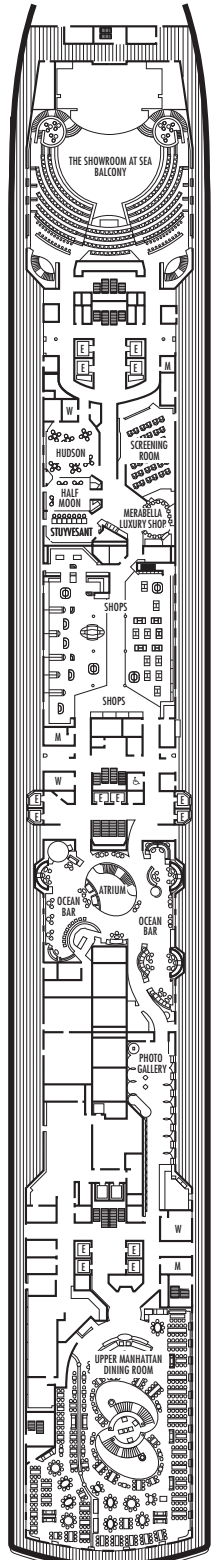

MAIN DECK
Staterooms 1001–1130
252 ft. from bow to
Staterooms 1001 & 1002.

LOWER PROMENADE DECK

PROMENADE DECK

UPPER PROMENADE DECK
Staterooms 4001–4189
103 ft. from bow to
Staterooms 4001 & 4002.

VERANDAH DECK
Staterooms 5001–5193
103 ft. from bow to
Staterooms 5001 & 5002.

UPPER VERANDAH DECK
Staterooms 6001–6181
112 ft. from bow to
Staterooms 6003 & 6004.

75 ft. to stern from
Stateroom 1130.

5 ft. to stern from
Staterooms 4182 & 4189.

7 ft. to stern from
Staterooms 5192 & 5193.

9 ft. to stern from
Staterooms 6170 & 6181.

STATEROOM SYMBOL LEGEND

- Triple (2 lower beds, 1 sofa bed)
- Quad (2 lower beds, 1 sofa bed, 1 upper)
- △ Partial sea view
- × Fully obstructed view
- + Connecting rooms
- * Shower only
- ♠ Single-sink vanity

- ◆ Staterooms have solid steel verandah railings instead of clear-view Plexiglas® railings
- ♿ Staterooms SA7058 and SA7057 are wheelchair accessible, bathtub and roll-in shower. Staterooms V8119, V8116, I-8033, V8026, V8025, VB6052, VB6049, VA6002, VA6001, VF5140, VF5135, VF5054, VF5051, SY5002, SY5001, VD4134, VD4131, H4092, H4089, VD4052, VD4051, D1100, D1099, C1082, C1081, J1074, N1012 & N1011 are wheelchair accessible, roll-in shower only.