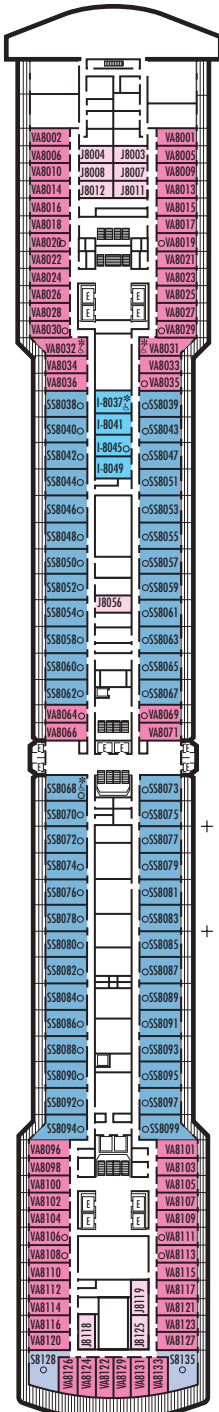

MAIN DECK
Rooms 1001-1127
252 ft. from bow
to Rooms 1001 & 1002.

LOWER PROMENADE DECK

PROMENADE DECK

UPPER PROMENADE DECK
Rooms 4001-4185
102 ft. from bow
to Rooms 4001 & 4002.

VERANDAH DECK
Rooms 5001-5187
102 ft. from bow
to Rooms 5001 & 5002.

UPPER VERANDAH DECK
Rooms 6001-6169
112 ft. from bow
to Rooms 6003 & 6004.

102 ft. to stern
from Rooms 1122 & 1127.

9 ft. to stern
from Rooms 4180, 4178, 4176,
4174, 4179, 4181, 4183 & 4185.

23 ft. to stern from Rooms 5186,
5184, 5182, 5180, 5181, 5183,
5185 & 5187.

33 ft. to stern from Rooms 6158,
6156, 6154, 6165, 6167 & 6169.

SHIP SPECIFICATIONS & FACILITIES

- 1,848 Passengers
- 82,000 Gross Tons
- 950 Feet Long
- Automatic Stabilizers
- 11 Passenger Decks
- 14 Passenger Elevators
- 4 Outside Elevators
- 24 Public Rooms
- 4 Restaurants
- Outdoor Swimming Pools (one with sliding glass roof)
- Spa & Salon
- Two Show Lounges
- Duty-Free Shops
- Library
- Casino
- Fitness Center
- Basketball Court
- Volleyball Court
- Golf Simulator
- Internet Center
- Suite Lounge

Rooms 7001 - 7133
121 ft. from bow
to Rooms 7001 & 7002.

56 ft. to stern from Rooms
7132, 7130, 7128, 7126, 7127,
7129, 7131 & 7133.

NAVIGATION DECK

Rooms 8001 - 8135
186 ft. from bow
to Rooms 8001 & 8002.