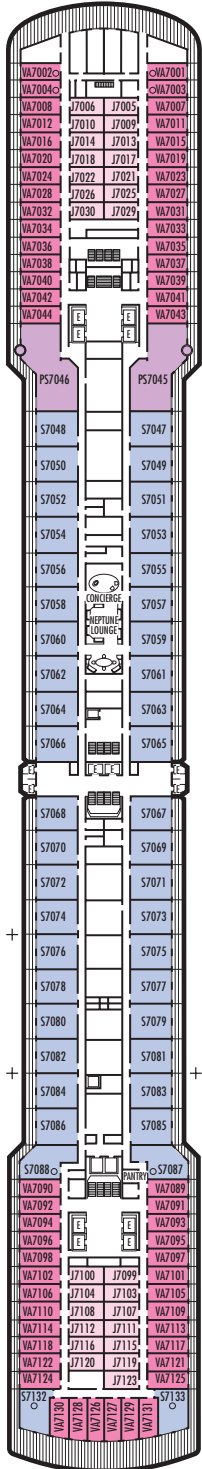

MAIN DECK
Rooms 1001-1127
252 ft. from bow
to Rooms 1001 & 1002.

LOWER PROMENADE DECK

PROMENADE DECK

UPPER PROMENADE DECK
Rooms 4001-4185
102 ft. from bow
to Rooms 4001 & 4002.

VERANDAH DECK
Rooms 5001-5187
102 ft. from bow
to Rooms 5001 & 5002.

UPPER VERANDAH DECK
Rooms 6001-6169
112 ft. from bow
to Rooms 6003 & 6004.

102 ft. to stern
from Rooms 1122 & 1127.

9 ft. to stern
from Rooms 4180, 4178, 4176,
4174, 4179, 4181, 4183 & 4185.

23 ft. to stern from Rooms 5186,
5184, 5182, 5180, 5181, 5183,
5185 & 5187.

33 ft. to stern from Rooms 6158,
6156, 6154, 6165, 6167 & 6169.

SHIP SPECIFICATIONS & FACILITIES

- 1,848 Passengers
- 82,000 Gross Tons
- 950 Feet Long
- Automatic Stabilizers
- 11 Passenger Decks
- 14 Passenger Elevators
- 4 Outside Elevators
- 24 Public Rooms
- 4 Restaurants
- Outdoor Swimming Pools (one with sliding glass roof)
- Spa & Salon
- Two Show Lounges
- Duty-Free Shops
- Library
- Casino
- Fitness Center
- Basketball Court
- Volleyball Court
- Golf Simulator
- Internet Center
- Suite Lounge

Rooms 7001 - 7133
121 ft. from bow
to Rooms 7001 & 7002.

56 ft. to stern from Rooms
7132, 7130, 7128, 7126, 7127,
7129, 7131 & 7133.

NAVIGATION DECK

Rooms 8001 - 8135
186 ft. from bow
to Rooms 8001 & 8002.