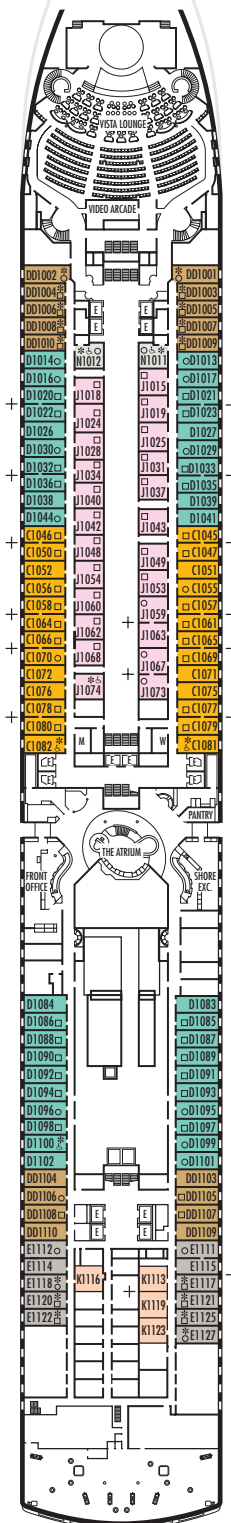

MAIN DECK
Rooms 1001-1127
252 ft. from bow
to Rooms 1001 & 1002.

LOWER PROMENADE DECK

PROMENADE DECK

UPPER PROMENADE DECK
Rooms 4001-4185
102 ft. from bow
to Rooms 4001 & 4002.

VERANDAH DECK
Rooms 5001-5187
102 ft. from bow
to Rooms 5001 & 5002.

UPPER VERANDAH DECK
Rooms 6001-6169
112 ft. from bow
to Rooms 6003 & 6004.

102 ft. to stern
from Rooms 1122 & 1127.

9 ft. to stern
from Rooms 4180, 4178, 4176,
4174, 4179, 4181, 4183 & 4185.

23 ft. to stern from Rooms 5186,
5184, 5182, 5180, 5181, 5183,
5185 & 5187.

33 ft. to stern from Rooms 6158,
6156, 6154, 6165, 6167 & 6169.

SHIP SPECIFICATIONS & FACILITIES

- 1,848 Passengers
- 82,000 Gross Tons
- 950 Feet Long
- Automatic Stabilizers
- 11 Passenger Decks
- 14 Passenger Elevators
- 4 Outside Elevators
- 24 Public Rooms
- 4 Restaurants
- Outdoor Swimming Pools (one with sliding glass roof)
- Spa & Salon
- Two Show Lounges
- Duty-Free Shops
- Library
- Casino
- Fitness Center
- Basketball Court
- Volleyball Court
- Golf Simulator
- Internet Center
- Suite Lounge

Rooms 7001 - 7133
121 ft. from bow
to Rooms 7001 & 7002.

56 ft. to stern from Rooms
7132, 7130, 7128, 7126, 7127,
7129, 7131 & 7133.

NAVIGATION DECK

Rooms 8001 - 8135
186 ft. from bow
to Rooms 8001 & 8002.