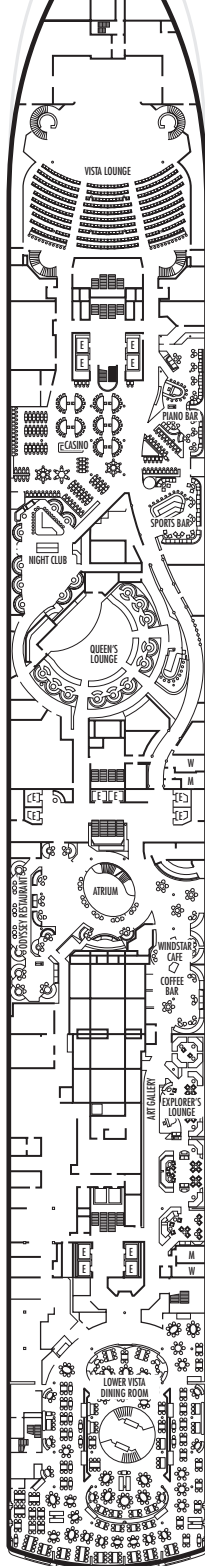

MAIN DECK
Rooms 1001-1127
252 ft. from bow
to Rooms 1001 & 1002.

LOWER PROMENADE DECK

PROMENADE DECK

UPPER PROMENADE DECK
Rooms 4001-4185
102 ft. from bow
to Rooms 4001 & 4002.

VERANDAH DECK
Rooms 5001-5187
102 ft. from bow
to Rooms 5001 & 5002.

UPPER VERANDAH DECK
Rooms 6001-6169
112 ft. from bow
to Rooms 6003 & 6004.

102 ft. to stern
from Rooms 1122 & 1127.

9 ft. to stern
from Rooms 4180, 4178, 4176,
4174, 4179, 4181, 4183 & 4185.

23 ft. to stern from Rooms 5186,
5184, 5182, 5180, 5181, 5183,
5185 & 5187.

33 ft. to stern from Rooms 6158,
6156, 6154, 6165, 6167 & 6169.

SHIP SPECIFICATIONS & FACILITIES

- 1,848 Passengers
- 82,000 Gross Tons
- 950 Feet Long
- Automatic Stabilizers
- 11 Passenger Decks
- 14 Passenger Elevators
- 4 Outside Elevators
- 24 Public Rooms
- 4 Restaurants
- Outdoor Swimming Pools (one with sliding glass roof)
- Spa & Salon
- Two Show Lounges
- Duty-Free Shops
- Library
- Casino
- Fitness Center
- Basketball Court
- Volleyball Court
- Golf Simulator
- Internet Center
- Suite Lounge

Rooms 7001 - 7133
121 ft. from bow
to Rooms 7001 & 7002.

56 ft. to stern from Rooms
7132, 7130, 7128, 7126, 7127,
7129, 7131 & 7133.

NAVIGATION DECK

Rooms 8001 - 8135
186 ft. from bow
to Rooms 8001 & 8002.