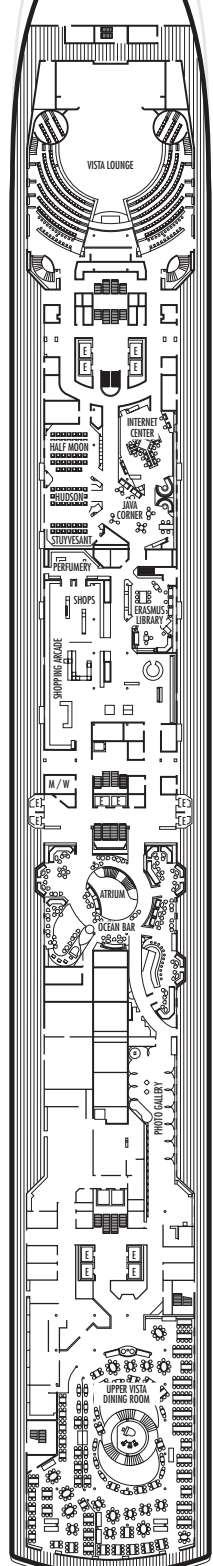

MAIN DECK
Rooms 1001-1127
252 ft. from bow
to Rooms 1001 & 1002.

LOWER PROMENADE DECK

PROMENADE DECK

UPPER PROMENADE DECK
Rooms 4001-4185
102 ft. from bow
to Rooms 4001 & 4002.

VERANDAH DECK
Rooms 5001-5187
102 ft. from bow
to Rooms 5001 & 5002.

UPPER VERANDAH DECK
Rooms 6001-6169
112 ft. from bow
to Rooms 6003 & 6004.

102 ft. to stern
from Rooms 1122 & 1127.

9 ft. to stern
from Rooms 4180, 4178, 4176,
4174, 4179, 4181, 4183 & 4185.

23 ft. to stern from Rooms 5186,
5184, 5182, 5180, 5181, 5183,
5185 & 5187.

33 ft. to stern from Rooms 6158,
6156, 6154, 6165, 6167 & 6169.

SHIP SPECIFICATIONS & FACILITIES

- 1,848 Passengers
- 82,000 Gross Tons
- 950 Feet Long
- Automatic Stabilizers
- 11 Passenger Decks
- 14 Passenger Elevators
- 4 Outside Elevators
- 24 Public Rooms
- 4 Restaurants
- Outdoor Swimming Pools (one with sliding glass roof)
- Spa & Salon
- Two Show Lounges
- Duty-Free Shops
- Library
- Casino
- Fitness Center
- Basketball Court
- Volleyball Court
- Golf Simulator
- Internet Center
- Suite Lounge

Rooms 7001 - 7133
121 ft. from bow
to Rooms 7001 & 7002.

56 ft. to stern from Rooms
7132, 7130, 7128, 7126, 7127,
7129, 7131 & 7133.

NAVIGATION DECK

Rooms 8001 - 8135
186 ft. from bow
to Rooms 8001 & 8002.