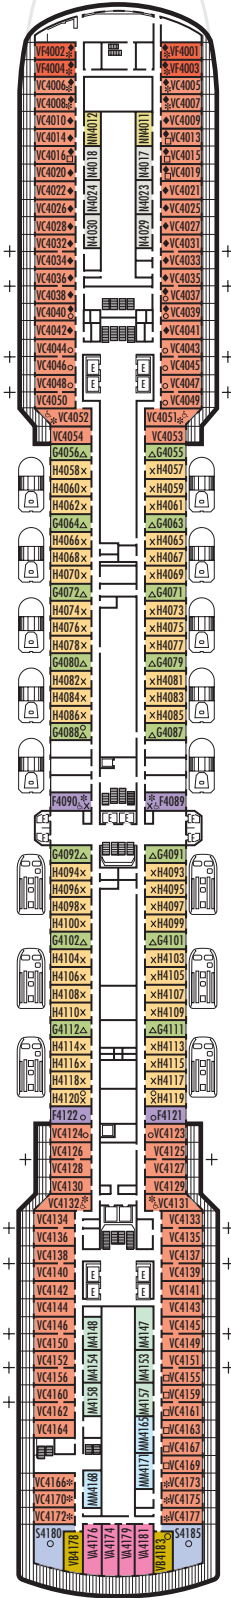

MAIN DECK
Rooms 1001-1127
252 ft. from bow
to Rooms 1001 & 1002.

LOWER PROMENADE DECK

PROMENADE DECK

UPPER PROMENADE DECK
Rooms 4001-4185
102 ft. from bow
to Rooms 4001 & 4002.

VERANDAH DECK
Rooms 5001-5187
102 ft. from bow
to Rooms 5001 & 5002.

UPPER VERANDAH DECK
Rooms 6001-6169
112 ft. from bow
to Rooms 6003 & 6004.

102 ft. to stern
from Rooms 1122 & 1127.

9 ft. to stern
from Rooms 4180, 4178, 4176,
4174, 4179, 4181, 4183 & 4185.

23 ft. to stern from Rooms 5186,
5184, 5182, 5180, 5181, 5183,
5185 & 5187.

33 ft. to stern from Rooms 6158,
6156, 6154, 6165, 6167 & 6169.

SHIP SPECIFICATIONS & FACILITIES

- 1,848 Passengers
- 82,000 Gross Tons
- 950 Feet Long
- Automatic Stabilizers
- 11 Passenger Decks
- 14 Passenger Elevators
- 4 Outside Elevators
- 24 Public Rooms
- 4 Restaurants
- Outdoor Swimming Pools (one with sliding glass roof)
- Spa & Salon
- Two Show Lounges
- Duty-Free Shops
- Library
- Casino
- Fitness Center
- Basketball Court
- Volleyball Court
- Golf Simulator
- Internet Center
- Suite Lounge

Rooms 7001 - 7133
121 ft. from bow
to Rooms 7001 & 7002.

56 ft. to stern from Rooms
7132, 7130, 7128, 7126, 7127,
7129, 7131 & 7133.

NAVIGATION DECK

Rooms 8001 - 8135
186 ft. from bow
to Rooms 8001 & 8002.