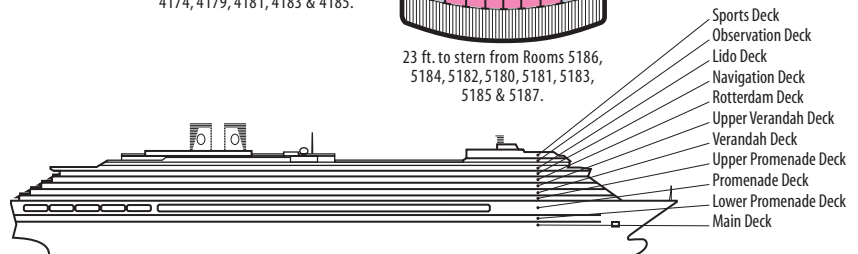

33 ft. to stern from Rooms 6158,
6156, 6154, 6165, 6167 & 6169.

SHIP SPECIFICATIONS & FACILITIES

- 1,848 Passengers
- 82,000 Gross Tons
- 950 Feet Long
- Automatic Stabilizers
- 11 Passenger Decks
- 14 Passenger Elevators
- 4 Outside Elevators
- 24 Public Rooms
- 4 Restaurants
- Outdoor Swimming Pools (one with sliding glass roof)
- Spa & Salon
- Two Show Lounges
- Duty-Free Shops
- Library
- Casino
- Fitness Center
- Basketball Court
- Volleyball Court
- Golf Simulator
- Internet Center
- Suite Lounge

- Sports Deck
- Observation Deck
- Lido Deck
- Navigation Deck
- Rotterdam Deck
- Upper Verandah Deck
- Verandah Deck
- Upper Promenade Deck
- Promenade Deck
- Lower Promenade Deck
- Main Deck

ROTTERDAM DECK