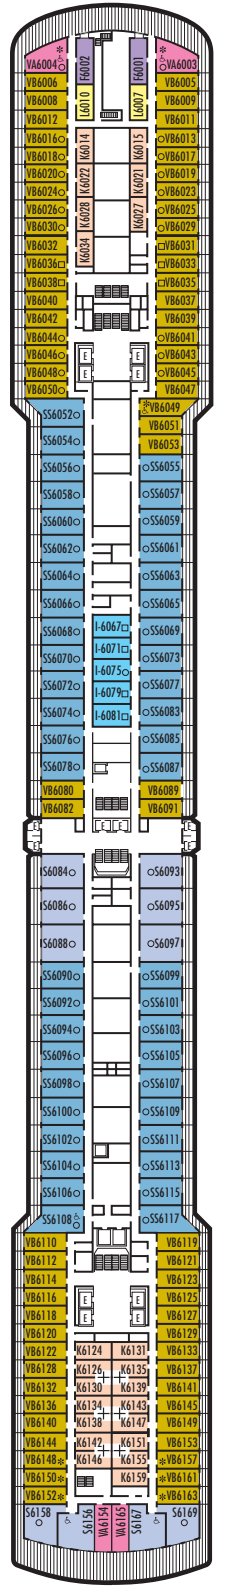

MAIN DECK
Rooms 1001-1127
252 ft. from bow
to Rooms 1001 & 1002.

LOWER PROMENADE DECK

PROMENADE DECK

UPPER PROMENADE DECK
Rooms 4001-4185
102 ft. from bow
to Rooms 4001 & 4002.

VERANDAH DECK
Rooms 5001-5187
102 ft. from bow
to Rooms 5001 & 5002.

UPPER VERANDAH DECK
Rooms 6001-6169
112 ft. from bow
to Rooms 6003 & 6004.

102 ft. to stern
from Rooms 1122 & 1127.

9 ft. to stern
from Rooms 4180, 4178, 4176,
4174, 4179, 4181, 4183 & 4185.

23 ft. to stern from Rooms 5186,
5184, 5182, 5180, 5181, 5183,
5185 & 5187.

33 ft. to stern from Rooms 6158,
6156, 6154, 6165, 6167 & 6169.

SHIP SPECIFICATIONS & FACILITIES

- 1,848 Passengers
- 82,000 Gross Tons
- 950 Feet Long
- Automatic Stabilizers
- 11 Passenger Decks
- 14 Passenger Elevators
- 4 Outside Elevators
- 24 Public Rooms
- 4 Restaurants
- Outdoor Swimming Pools (one with sliding glass roof)
- Spa & Salon
- Two Show Lounges
- Duty-Free Shops
- Library
- Casino
- Fitness Center
- Basketball Court
- Volleyball Court
- Golf Simulator
- Internet Center
- Suite Lounge

Rooms 7001 - 7133
121 ft. from bow
to Rooms 7001 & 7002.

56 ft. to stern from Rooms
7132, 7130, 7128, 7126, 7127,
7129, 7131 & 7133.

NAVIGATION DECK

Rooms 8001 - 8135
186 ft. from bow
to Rooms 8001 & 8002.