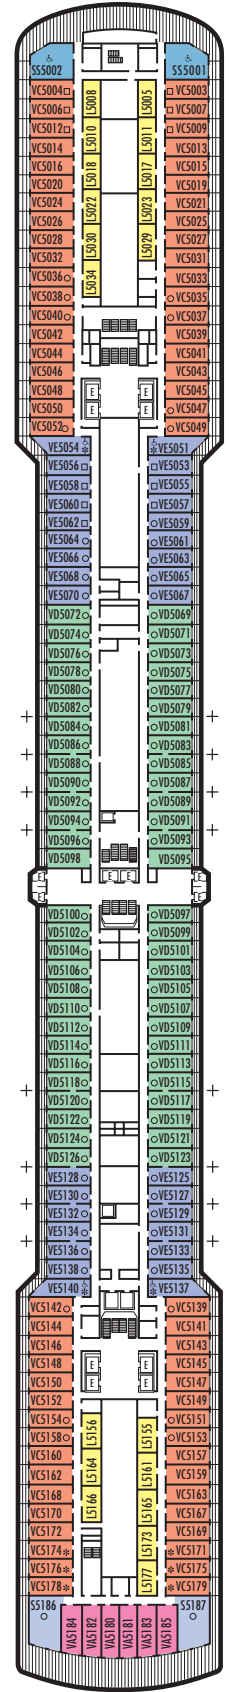

MAIN DECK
Rooms 1001-1127
252 ft. from bow
to Rooms 1001 & 1002.

LOWER PROMENADE DECK

PROMENADE DECK

UPPER PROMENADE DECK
Rooms 4001-4185
102 ft. from bow
to Rooms 4001 & 4002.

VERANDAH DECK
Rooms 5001-5187
102 ft. from bow
to Rooms 5001 & 5002.

UPPER VERANDAH DECK
Rooms 6001-6169
112 ft. from bow
to Rooms 6003 & 6004.

102 ft. to stern
from Rooms 1122 & 1127.

9 ft. to stern
from Rooms 4180, 4178, 4176,
4174, 4179, 4181, 4183 & 4185.

23 ft. to stern from Rooms 5186,
5184, 5182, 5180, 5181, 5183,
5185 & 5187.

33 ft. to stern from Rooms 6158,
6156, 6154, 6165, 6167 & 6169.

SHIP SPECIFICATIONS & FACILITIES

- 1,848 Passengers
- 82,000 Gross Tons
- 950 Feet Long
- Automatic Stabilizers
- 11 Passenger Decks
- 14 Passenger Elevators
- 4 Outside Elevators
- 24 Public Rooms
- 4 Restaurants
- Outdoor Swimming Pools (one with sliding glass roof)
- Spa & Salon
- Two Show Lounges
- Duty-Free Shops
- Library
- Casino
- Fitness Center
- Basketball Court
- Volleyball Court
- Golf Simulator
- Internet Center
- Suite Lounge

Rooms 7001 - 7133
121 ft. from bow
to Rooms 7001 & 7002.

56 ft. to stern from Rooms
7132, 7130, 7128, 7126, 7127,
7129, 7131 & 7133.

NAVIGATION DECK

Rooms 8001 - 8135
186 ft. from bow
to Rooms 8001 & 8002.