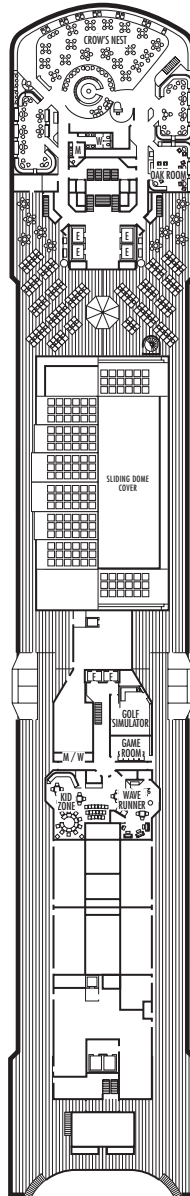

OBSERVATION DECK