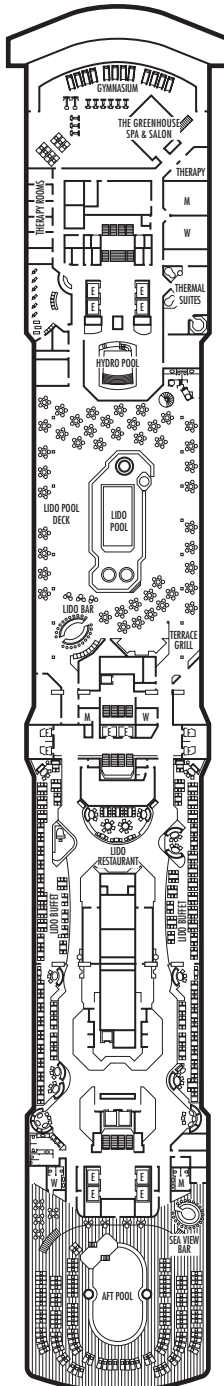

ROTTERDAM DECK

Rooms 7001 - 7133
121 ft. from bow
to Rooms 7001 & 7002.

56 ft. to stern from Rooms
7132, 7130, 7128, 7126, 7127,
7129, 7131 & 7133.

NAVIGATION DECK

Rooms 8001 - 8135
186 ft. from bow
to Rooms 8001 & 8002.

68 ft. to stern from Rooms
8128, 8126, 8124, 8122, 8129
8131, 8133 & 8135.

LIDO DECK

OBSERVATION DECK

SPORTS DECK

ms Westerdam

DECK PLANS & STATEROOMS

The deck plans are color-coded by category of stateroom, and the category letter precedes the stateroom number in each room. All staterooms are equipped with television, mini-bar, mini-safe, data port, telephone and multi-channel music.

Important Note: Not all staterooms within each category have the same furniture configuration and/or facilities. Appropriate symbols within the rooms on the deck plans describe differences from the stateroom descriptions below.

OUTSIDE STATEROOMS