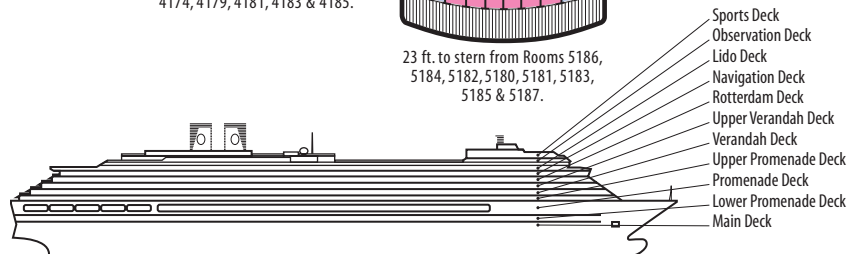

9 ft. to stern
from Rooms 4180, 4178, 4176,
4174, 4179, 4181, 4183 & 4185.

VERANDAH DECK
Rooms 5001-5187
102 ft. from bow
to Rooms 5001 & 5002.

23 ft. to stern from Rooms 5186,
5184, 5182, 5180, 5181, 5183,
5185 & 5187.

UPPER VERANDAH DECK
Rooms 6001-6169
112 ft. from bow
to Rooms 6003 & 6004.

33 ft. to stern from Rooms 6158,
6156, 6154, 6165, 6167 & 6169.

SHIP SPECIFICATIONS & FACILITIES

- 1,848 Passengers
- 82,000 Gross Tons
- 950 Feet Long
- Automatic Stabilizers
- 11 Passenger Decks
- 14 Passenger Elevators
- 4 Outside Elevators
- 24 Public Rooms
- 4 Restaurants
- Outdoor Swimming Pools (one with sliding glass roof)
- Spa & Salon
- Two Show Lounges
- Duty-Free Shops
- Library
- Casino
- Fitness Center
- Basketball Court
- Volleyball Court
- Golf Simulator
- Internet Center
- Suite Lounge