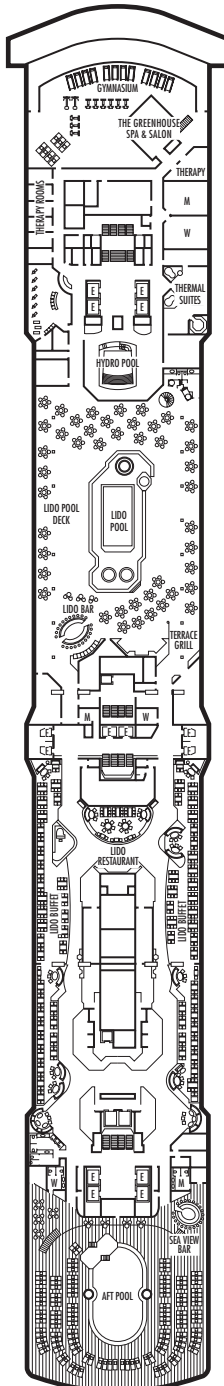

ROTTERDAM DECK

Rooms 7001 - 7133
121 ft. from bow
to Rooms 7001 & 7002.

56 ft. to stern from Rooms
7132, 7130, 7128, 7126, 7127,
7129, 7131 & 7133.

NAVIGATION DECK

Rooms 8001 - 8135
186 ft. from bow
to Rooms 8001 & 8002.

68 ft. to stern from Rooms
8128, 8126, 8124, 8122, 8129
8131, 8133 & 8135.

LIDO DECK

OBSERVATION DECK

SPORTS DECK

STATEROOM SYMBOL LEGEND

- Shower only
- ▲ 2 lower beds or converts to 1 queen-size
- Triple (2 lower beds, 1 sofa bed)
- Quad (2 lower beds, 1 sofa bed, 1 upper)
- △ Partial sea view
- × Fully obstructed view
- Staterooms have solid steel verandah railing instead of clear-view Plexiglas railing.
- + Connecting rooms
- ♿ Staterooms S6156, S6167, SS5001, SS5002, SS6108, SS8068, A6003, A6004, A8031, A8032, AA6049, B4051, B4052, B4131, B4132, BB5051, BB5054, BB5137, BB5140, C1081, C1082, D1100, F4089, F4090, I-8037, J1074, N1011, N1012 are wheelchair accessible, shower only.

INSIDE STATEROOMS

- I Large: 2 lower beds convertible to 1 queen-size bed, shower.
- J Large or Standard: 2 lower beds convertible to 1 queen-size bed, shower.
- K Large or Standard: 2 lower beds convertible to 1 queen-size bed, shower.
- L Standard: 2 lower beds convertible to 1 queen-size bed, shower.
- M Standard: 2 lower beds convertible to 1 queen-size bed, shower.
- MM Standard: 2 lower beds convertible to 1 queen-size bed, shower.
- N Standard: 2 lower beds convertible to 1 queen-size bed, shower.
- NN Standard: 2 lower beds convertible to 1 queen-size bed, shower.

ms Zuiderdam

DECK PLANS & STATEROOMS

The deck plans are color-coded by category of stateroom, and the category letter precedes the stateroom number in each room. All staterooms are equipped with television, mini-bar, mini-safe, data port, telephone and multi-channel music.