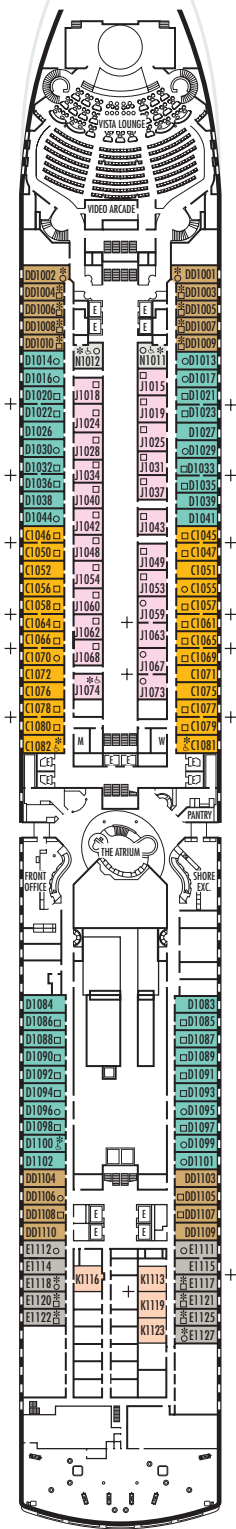

MAIN DECK
Rooms 1001-1127
252 ft. from bow
to Rooms 1001 & 1002.

102 ft. to stern
from Rooms 1122 & 1127.

LOWER PROMENADE DECK

PROMENADE DECK

UPPER PROMENADE DECK
Rooms 4001-4185
102 ft. from bow
to Rooms 4001 & 4002.

9 ft. to stern
from Rooms 4180, 4178, 4176,
4174, 4179, 4181, 4183 & 4185.

VERANDAH DECK
Rooms 5001-5187
102 ft. from bow
to Rooms 5001 & 5002.

23 ft. to stern from Rooms 5186,
5184, 5182, 5180, 5181, 5183,
5185 & 5187.

UPPER VERANDAH DECK
Rooms 6001-6169
112 ft. from bow
to Rooms 6003 & 6004.

33 ft. to stern from Rooms 6158,
6156, 6154, 6165, 6167 & 6169.

SHIP SPECIFICATIONS & FACILITIES

- 1,848 Passengers
- 82,000 Gross Tons
- 950 Feet Long
- Automatic Stabilizers
- 11 Passenger Decks
- 14 Passenger Elevators
- 4 Outside Elevators
- 24 Public Rooms
- 4 Restaurants
- Outdoor Swimming Pools (one with sliding glass roof)
- Spa & Salon
- Two Show Lounges
- Duty-Free Shops
- Library
- Casino
- Fitness Center
- Basketball Court
- Volleyball Court
- Golf Simulator
- Internet Center
- Suite Lounge

ROTTERDAM DECK

Rooms 7001 - 7133
121 ft. from bow
to Rooms 7001 & 7002.

56 ft. to stern from Rooms
7132, 7130, 7128, 7126, 7127,
7129, 7131 & 7133.

NAVIGATION DECK

Rooms 8001 - 8135
186 ft. from bow
to Rooms 8001 & 8002.