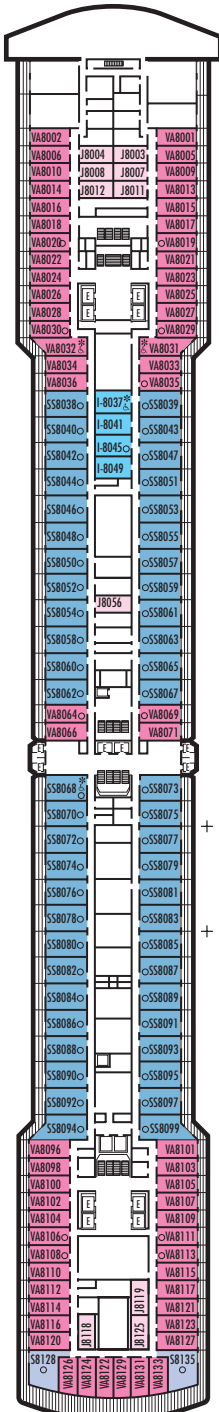

MAIN DECK
Rooms 1001-1127
252 ft. from bow
to Rooms 1001 & 1002.

102 ft. to stern
from Rooms 1122 & 1127.

LOWER PROMENADE DECK

PROMENADE DECK

UPPER PROMENADE DECK
Rooms 4001-4185
102 ft. from bow
to Rooms 4001 & 4002.

9 ft. to stern
from Rooms 4180, 4178, 4176,
4174, 4179, 4181, 4183 & 4185.

VERANDAH DECK
Rooms 5001-5187
102 ft. from bow
to Rooms 5001 & 5002.

23 ft. to stern from Rooms 5186,
5184, 5182, 5180, 5181, 5183,
5185 & 5187.

UPPER VERANDAH DECK
Rooms 6001-6169
112 ft. from bow
to Rooms 6003 & 6004.

33 ft. to stern from Rooms 6158,
6156, 6154, 6165, 6167 & 6169.

SHIP SPECIFICATIONS & FACILITIES

- 1,848 Passengers
- 82,000 Gross Tons
- 950 Feet Long
- Automatic Stabilizers
- 11 Passenger Decks
- 14 Passenger Elevators
- 4 Outside Elevators
- 24 Public Rooms
- 4 Restaurants
- Outdoor Swimming Pools (one with sliding glass roof)
- Spa & Salon
- Two Show Lounges
- Duty-Free Shops
- Library
- Casino
- Fitness Center
- Basketball Court
- Volleyball Court
- Golf Simulator
- Internet Center
- Suite Lounge

ROTTERDAM DECK

Rooms 7001 - 7133
121 ft. from bow
to Rooms 7001 & 7002.

56 ft. to stern from Rooms
7132, 7130, 7128, 7126, 7127,
7129, 7131 & 7133.

NAVIGATION DECK

Rooms 8001 - 8135
186 ft. from bow
to Rooms 8001 & 8002.