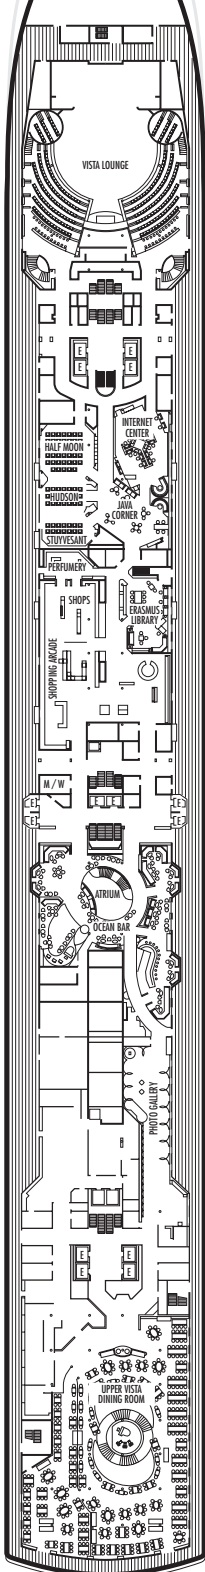

MAIN DECK
Rooms 1001-1127
252 ft. from bow
to Rooms 1001 & 1002.

102 ft. to stern
from Rooms 1122 & 1127.

LOWER PROMENADE DECK

PROMENADE DECK

UPPER PROMENADE DECK
Rooms 4001-4185
102 ft. from bow
to Rooms 4001 & 4002.

9 ft. to stern
from Rooms 4180, 4178, 4176,
4174, 4179, 4181, 4183 & 4185.

VERANDAH DECK
Rooms 5001-5187
102 ft. from bow
to Rooms 5001 & 5002.

23 ft. to stern from Rooms 5186,
5184, 5182, 5180, 5181, 5183,
5185 & 5187.

UPPER VERANDAH DECK
Rooms 6001-6169
112 ft. from bow
to Rooms 6003 & 6004.

33 ft. to stern from Rooms 6158,
6156, 6154, 6165, 6167 & 6169.

SHIP SPECIFICATIONS & FACILITIES

- 1,848 Passengers
- 82,000 Gross Tons
- 950 Feet Long
- Automatic Stabilizers
- 11 Passenger Decks
- 14 Passenger Elevators
- 4 Outside Elevators
- 24 Public Rooms
- 4 Restaurants
- Outdoor Swimming Pools (one with sliding glass roof)
- Spa & Salon
- Two Show Lounges
- Duty-Free Shops
- Library
- Casino
- Fitness Center
- Basketball Court
- Volleyball Court
- Golf Simulator
- Internet Center
- Suite Lounge

ROTTERDAM DECK

Rooms 7001 - 7133
121 ft. from bow
to Rooms 7001 & 7002.

56 ft. to stern from Rooms
7132, 7130, 7128, 7126, 7127,
7129, 7131 & 7133.

NAVIGATION DECK

Rooms 8001 - 8135
186 ft. from bow
to Rooms 8001 & 8002.