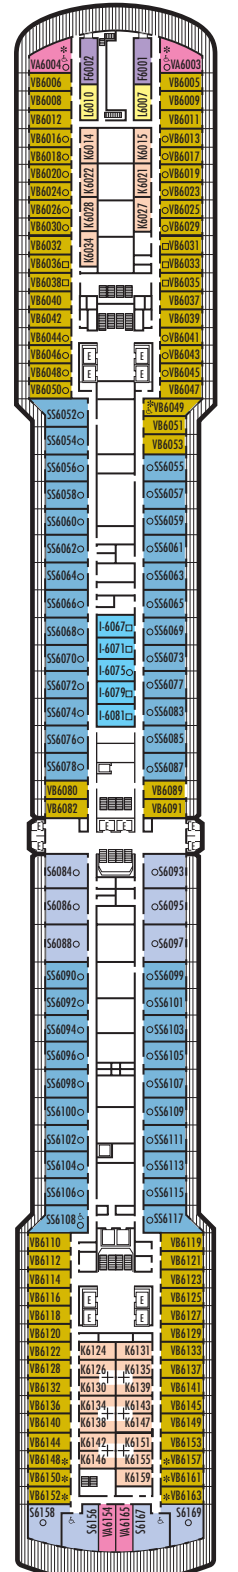

MAIN DECK
Rooms 1001-1127
252 ft. from bow
to Rooms 1001 & 1002.

102 ft. to stern
from Rooms 1122 & 1127.

LOWER PROMENADE DECK

PROMENADE DECK

UPPER PROMENADE DECK
Rooms 4001-4185
102 ft. from bow
to Rooms 4001 & 4002.

9 ft. to stern
from Rooms 4180, 4178, 4176,
4174, 4179, 4181, 4183 & 4185.

VERANDAH DECK
Rooms 5001-5187
102 ft. from bow
to Rooms 5001 & 5002.

23 ft. to stern from Rooms 5186,
5184, 5182, 5180, 5181, 5183,
5185 & 5187.

UPPER VERANDAH DECK
Rooms 6001-6169
112 ft. from bow
to Rooms 6003 & 6004.

33 ft. to stern from Rooms 6158,
6156, 6154, 6165, 6167 & 6169.

SHIP SPECIFICATIONS & FACILITIES

- 1,848 Passengers
- 82,000 Gross Tons
- 950 Feet Long
- Automatic Stabilizers
- 11 Passenger Decks
- 14 Passenger Elevators
- 4 Outside Elevators
- 24 Public Rooms
- 4 Restaurants
- Outdoor Swimming Pools (one with sliding glass roof)
- Spa & Salon
- Two Show Lounges
- Duty-Free Shops
- Library
- Casino
- Fitness Center
- Basketball Court
- Volleyball Court
- Golf Simulator
- Internet Center
- Suite Lounge

INSIDE STATEROOMS

- I Large: 2 lower beds convertible to 1 queen-size bed, shower.
- J Large or Standard: 2 lower beds convertible to 1 queen-size bed, shower.
- K Large or Standard: 2 lower beds convertible to 1 queen-size bed, shower.
- L Standard: 2 lower beds convertible to 1 queen-size bed, shower.
- M Standard: 2 lower beds convertible to 1 queen-size bed, shower.
- MM Standard: 2 lower beds convertible to 1 queen-size bed, shower.
- N Standard: 2 lower beds convertible to 1 queen-size bed, shower.
- NN Standard: 2 lower beds convertible to 1 queen-size bed, shower.