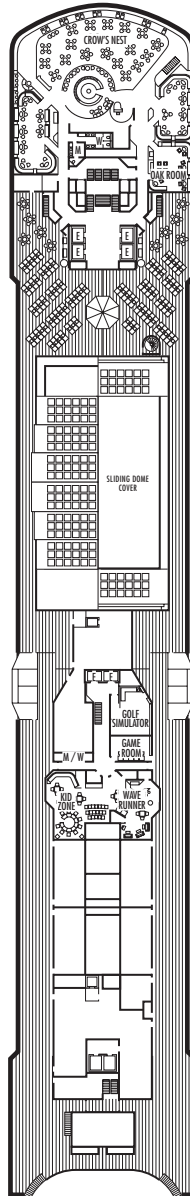

OBSERVATION DECK