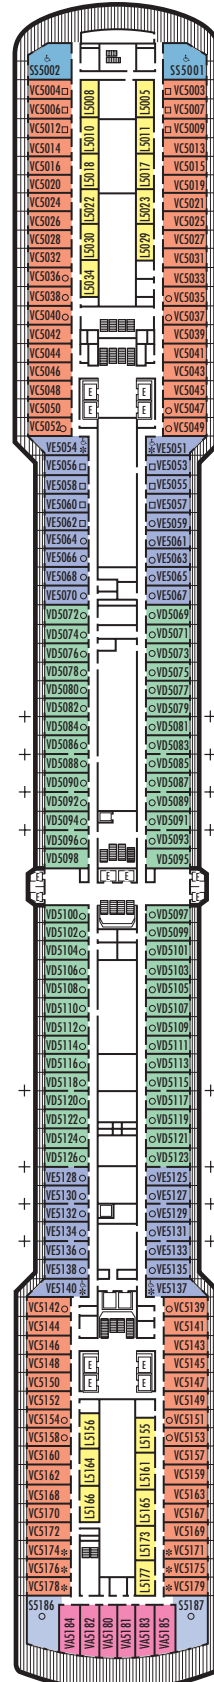

MAIN DECK
Rooms 1001-1127
252 ft. from bow
to Rooms 1001 & 1002.

102 ft. to stern
from Rooms 1122 & 1127.

LOWER PROMENADE DECK

PROMENADE DECK

UPPER PROMENADE DECK
Rooms 4001-4185
102 ft. from bow
to Rooms 4001 & 4002.

9 ft. to stern
from Rooms 4180, 4178, 4176,
4174, 4179, 4181, 4183 & 4185.

VERANDAH DECK
Rooms 5001-5187
102 ft. from bow
to Rooms 5001 & 5002.

23 ft. to stern from Rooms 5186,
5184, 5182, 5180, 5181, 5183,
5185 & 5187.

UPPER VERANDAH DECK
Rooms 6001-6169
112 ft. from bow
to Rooms 6003 & 6004.

33 ft. to stern from Rooms 6158,
6156, 6154, 6165, 6167 & 6169.

SHIP SPECIFICATIONS & FACILITIES

- 1,848 Passengers
- 82,000 Gross Tons
- 950 Feet Long
- Automatic Stabilizers
- 11 Passenger Decks
- 14 Passenger Elevators
- 4 Outside Elevators
- 24 Public Rooms
- 4 Restaurants
- Outdoor Swimming Pools (one with sliding glass roof)
- Spa & Salon
- Two Show Lounges
- Duty-Free Shops
- Library
- Casino
- Fitness Center
- Basketball Court
- Volleyball Court
- Golf Simulator
- Internet Center
- Suite Lounge

ROTTERDAM DECK

Rooms 7001 - 7133
121 ft. from bow
to Rooms 7001 & 7002.

56 ft. to stern from Rooms
7132, 7130, 7128, 7126, 7127,
7129, 7131 & 7133.

NAVIGATION DECK

Rooms 8001 - 8135
186 ft. from bow
to Rooms 8001 & 8002.