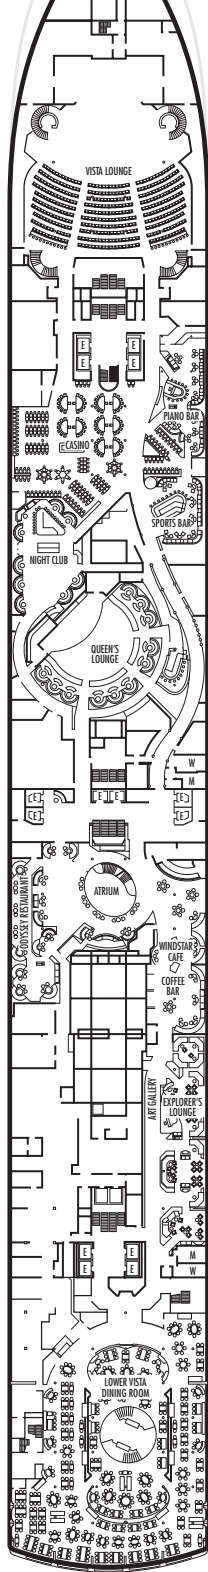

MAIN DECK
Rooms 1001-1127
252 ft. from bow
to Rooms 1001 & 1002.

102 ft. to stern
from Rooms 1122 & 1127.

LOWER PROMENADE DECK

PROMENADE DECK

UPPER PROMENADE DECK
Rooms 4001-4185
102 ft. from bow
to Rooms 4001 & 4002.

9 ft. to stern
from Rooms 4180, 4178, 4176,
4174, 4179, 4181, 4183 & 4185.

VERANDAH DECK
Rooms 5001-5187
102 ft. from bow
to Rooms 5001 & 5002.

23 ft. to stern from Rooms 5186,
5184, 5182, 5180, 5181, 5183,
5185 & 5187.

UPPER VERANDAH DECK
Rooms 6001-6169
112 ft. from bow
to Rooms 6003 & 6004.

33 ft. to stern from Rooms 6158,
6156, 6154, 6165, 6167 & 6169.

SHIP SPECIFICATIONS & FACILITIES

- 1,848 Passengers
- 82,000 Gross Tons
- 950 Feet Long
- Automatic Stabilizers
- 11 Passenger Decks
- 14 Passenger Elevators
- 4 Outside Elevators
- 24 Public Rooms
- 4 Restaurants
- Outdoor Swimming Pools (one with sliding glass roof)
- Spa & Salon
- Two Show Lounges
- Duty-Free Shops
- Library
- Casino
- Fitness Center
- Basketball Court
- Volleyball Court
- Golf Simulator
- Internet Center
- Suite Lounge

ROTTERDAM DECK

Rooms 7001 - 7133
121 ft. from bow
to Rooms 7001 & 7002.

56 ft. to stern from Rooms
7132, 7130, 7128, 7126, 7127,
7129, 7131 & 7133.

NAVIGATION DECK

Rooms 8001 - 8135
186 ft. from bow
to Rooms 8001 & 8002.