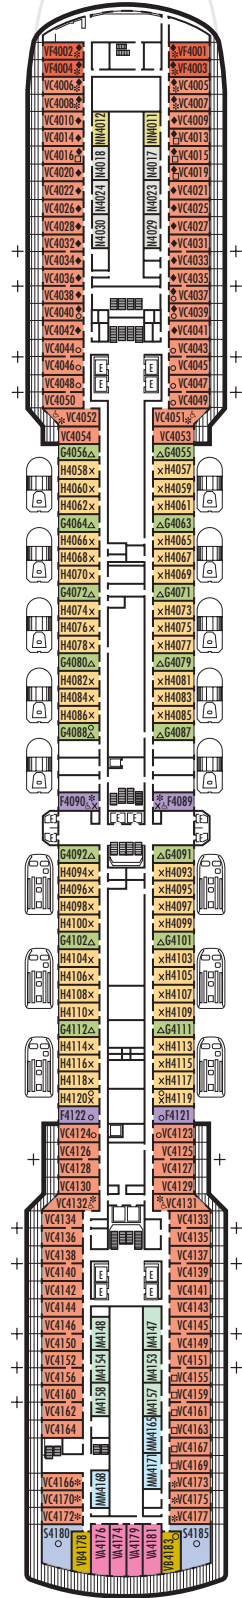

MAIN DECK
Rooms 1001-1127
252 ft. from bow
to Rooms 1001 & 1002.

102 ft. to stern
from Rooms 1122 & 1127.

LOWER PROMENADE DECK

PROMENADE DECK

UPPER PROMENADE DECK
Rooms 4001-4185
102 ft. from bow
to Rooms 4001 & 4002.

9 ft. to stern
from Rooms 4180, 4178, 4176,
4174, 4179, 4181, 4183 & 4185.

VERANDAH DECK
Rooms 5001-5187
102 ft. from bow
to Rooms 5001 & 5002.

23 ft. to stern from Rooms 5186,
5184, 5182, 5180, 5181, 5183,
5185 & 5187.

UPPER VERANDAH DECK
Rooms 6001-6169
112 ft. from bow
to Rooms 6003 & 6004.

33 ft. to stern from Rooms 6158,
6156, 6154, 6165, 6167 & 6169.

SHIP SPECIFICATIONS & FACILITIES

- 1,848 Passengers
- 82,000 Gross Tons
- 950 Feet Long
- Automatic Stabilizers
- 11 Passenger Decks
- 14 Passenger Elevators
- 4 Outside Elevators
- 24 Public Rooms
- 4 Restaurants
- Outdoor Swimming Pools (one with sliding glass roof)
- Spa & Salon
- Two Show Lounges
- Duty-Free Shops
- Library
- Casino
- Fitness Center
- Basketball Court
- Volleyball Court
- Golf Simulator
- Internet Center
- Suite Lounge

INSIDE STATEROOMS

- I Large: 2 lower beds convertible to 1 queen-size bed, shower.
- J Large or Standard: 2 lower beds convertible to 1 queen-size bed, shower.
- K Large or Standard: 2 lower beds convertible to 1 queen-size bed, shower.
- L Standard: 2 lower beds convertible to 1 queen-size bed, shower.
- M Standard: 2 lower beds convertible to 1 queen-size bed, shower.
- MM Standard: 2 lower beds convertible to 1 queen-size bed, shower.
- N Standard: 2 lower beds convertible to 1 queen-size bed, shower.
- NN Standard: 2 lower beds convertible to 1 queen-size bed, shower.