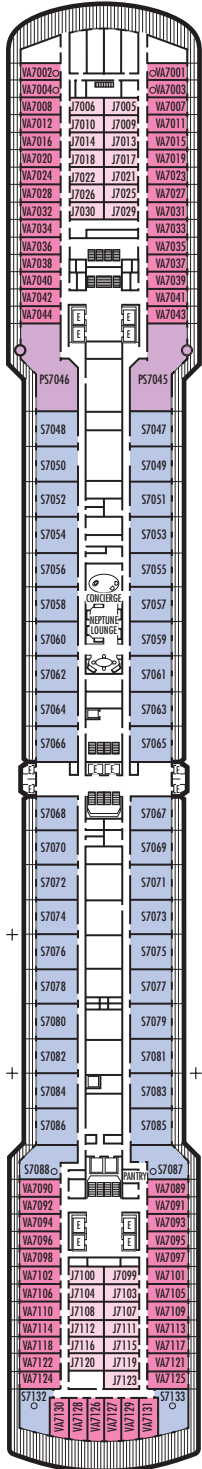

MAIN DECK
Rooms 1001-1127
252 ft. from bow
to Rooms 1001 & 1002.

102 ft. to stern
from Rooms 1122 & 1127.

LOWER PROMENADE DECK

PROMENADE DECK

UPPER PROMENADE DECK
Rooms 4001-4185
102 ft. from bow
to Rooms 4001 & 4002.

9 ft. to stern
from Rooms 4180, 4178, 4176,
4174, 4179, 4181, 4183 & 4185.

VERANDAH DECK
Rooms 5001-5187
102 ft. from bow
to Rooms 5001 & 5002.

23 ft. to stern from Rooms 5186,
5184, 5182, 5180, 5181, 5183,
5185 & 5187.

UPPER VERANDAH DECK
Rooms 6001-6169
112 ft. from bow
to Rooms 6003 & 6004.

33 ft. to stern from Rooms 6158,
6156, 6154, 6165, 6167 & 6169.

SHIP SPECIFICATIONS & FACILITIES

- 1,848 Passengers
- 82,000 Gross Tons
- 950 Feet Long
- Automatic Stabilizers
- 11 Passenger Decks
- 14 Passenger Elevators
- 4 Outside Elevators
- 24 Public Rooms
- 4 Restaurants
- Outdoor Swimming Pools (one with sliding glass roof)
- Spa & Salon
- Two Show Lounges
- Duty-Free Shops
- Library
- Casino
- Fitness Center
- Basketball Court
- Volleyball Court
- Golf Simulator
- Internet Center
- Suite Lounge

ROTTERDAM DECK

Rooms 7001 - 7133
121 ft. from bow
to Rooms 7001 & 7002.

56 ft. to stern from Rooms
7132, 7130, 7128, 7126, 7127,
7129, 7131 & 7133.

NAVIGATION DECK

Rooms 8001 - 8135
186 ft. from bow
to Rooms 8001 & 8002.