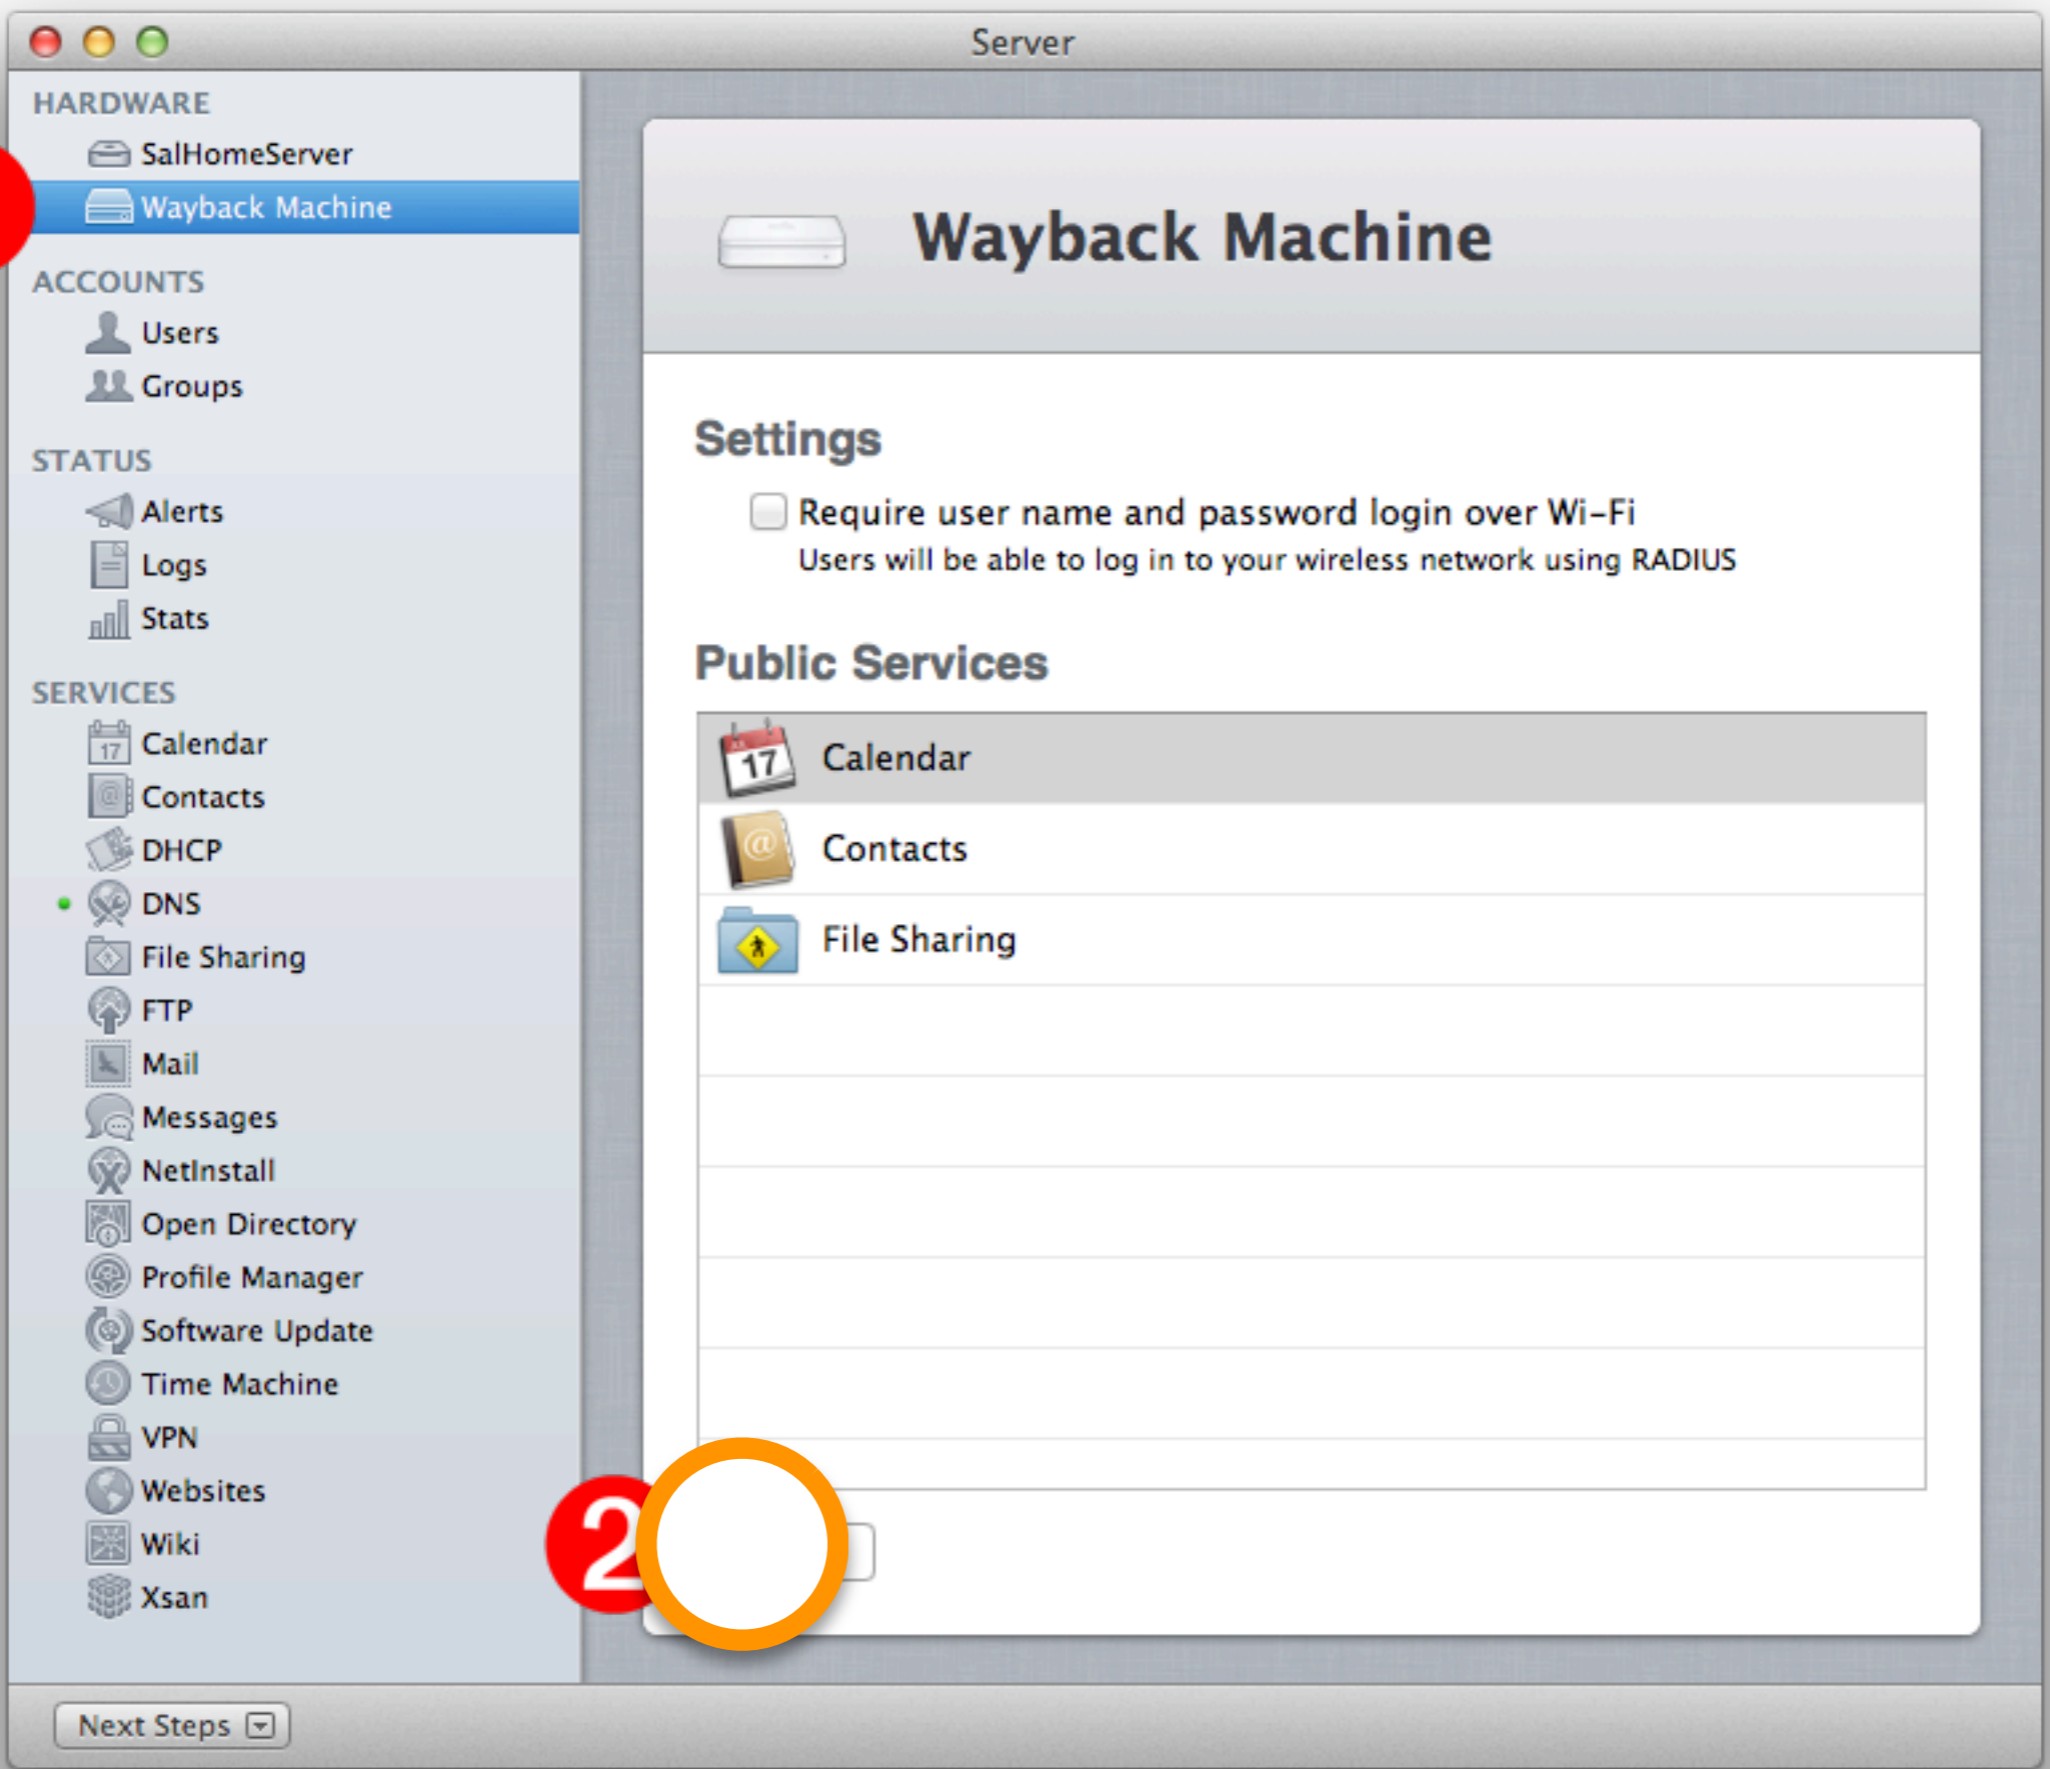

Software

- Startup Disk Macintosh HD ↻
- System Version OS X 10.8.2 (Build 12C60)
- Server Version Server 2.1.1 (Build 12S365)
- Running for 42 minutes

Base Station

1

2

Server

HARDWARE

- SalHomeServer
- Wayback Machine