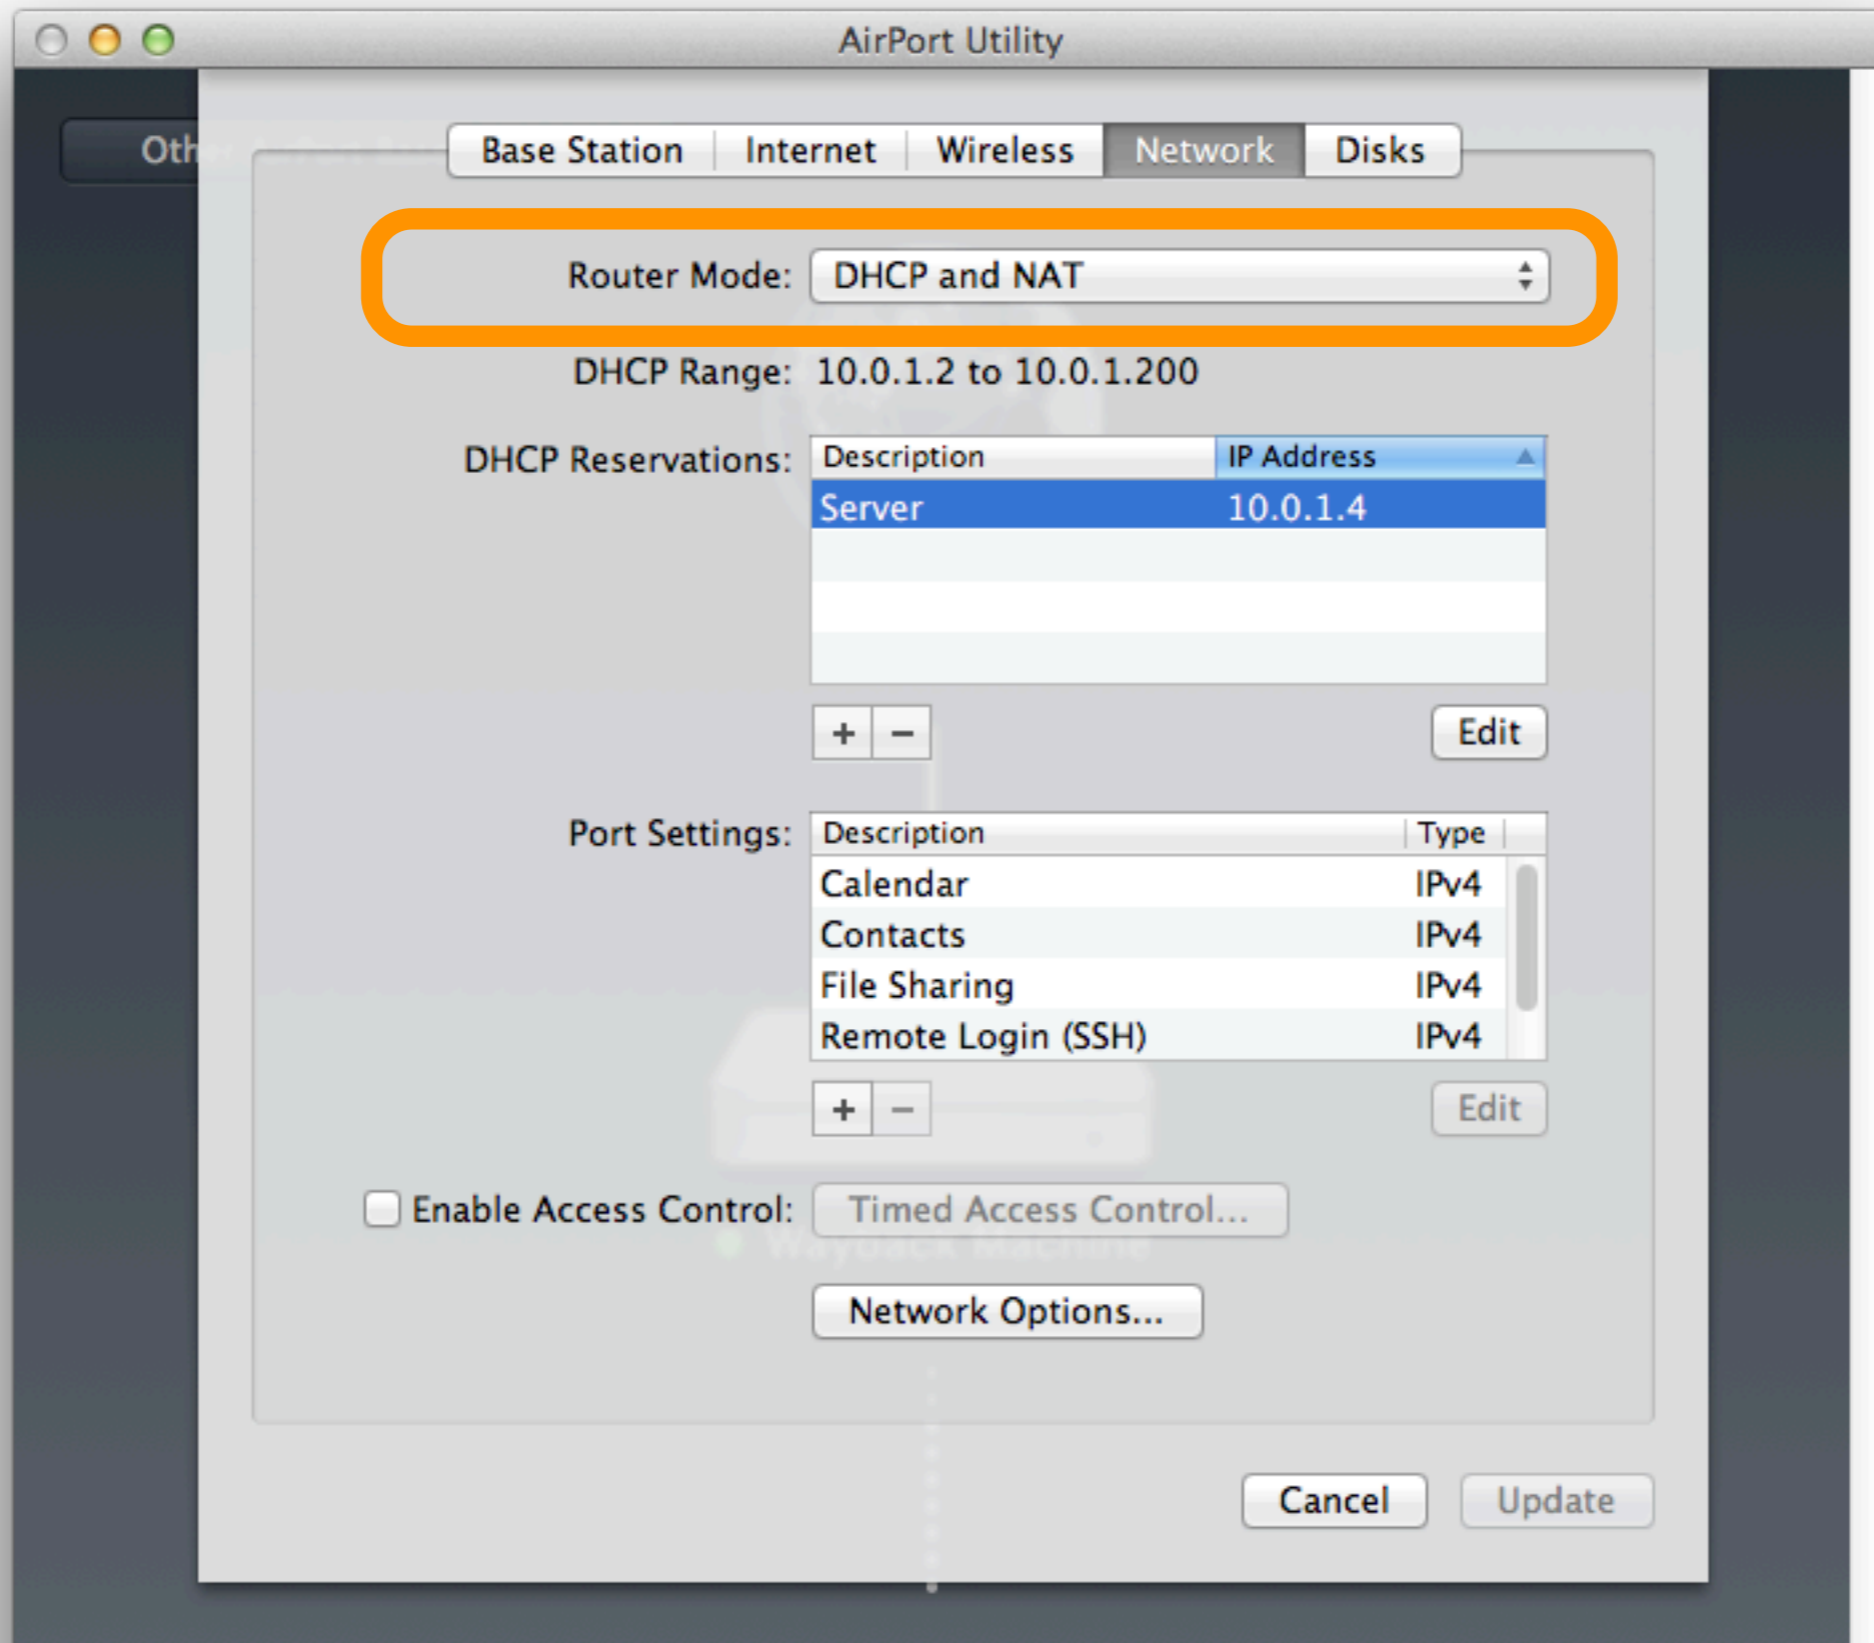

Router Address:

DNS Servers:

IPv6 DNS Servers:

Domain Name:

Wayback Machine

Wireless

Network

Disks

...More

What's New in Version 2.1.1

- managing DHCP service from within the Server application
- iOS 6 device management support in Profile Manager...

...More

- Apple Web Site >
- OS X Server Support >
- App License Agreement >