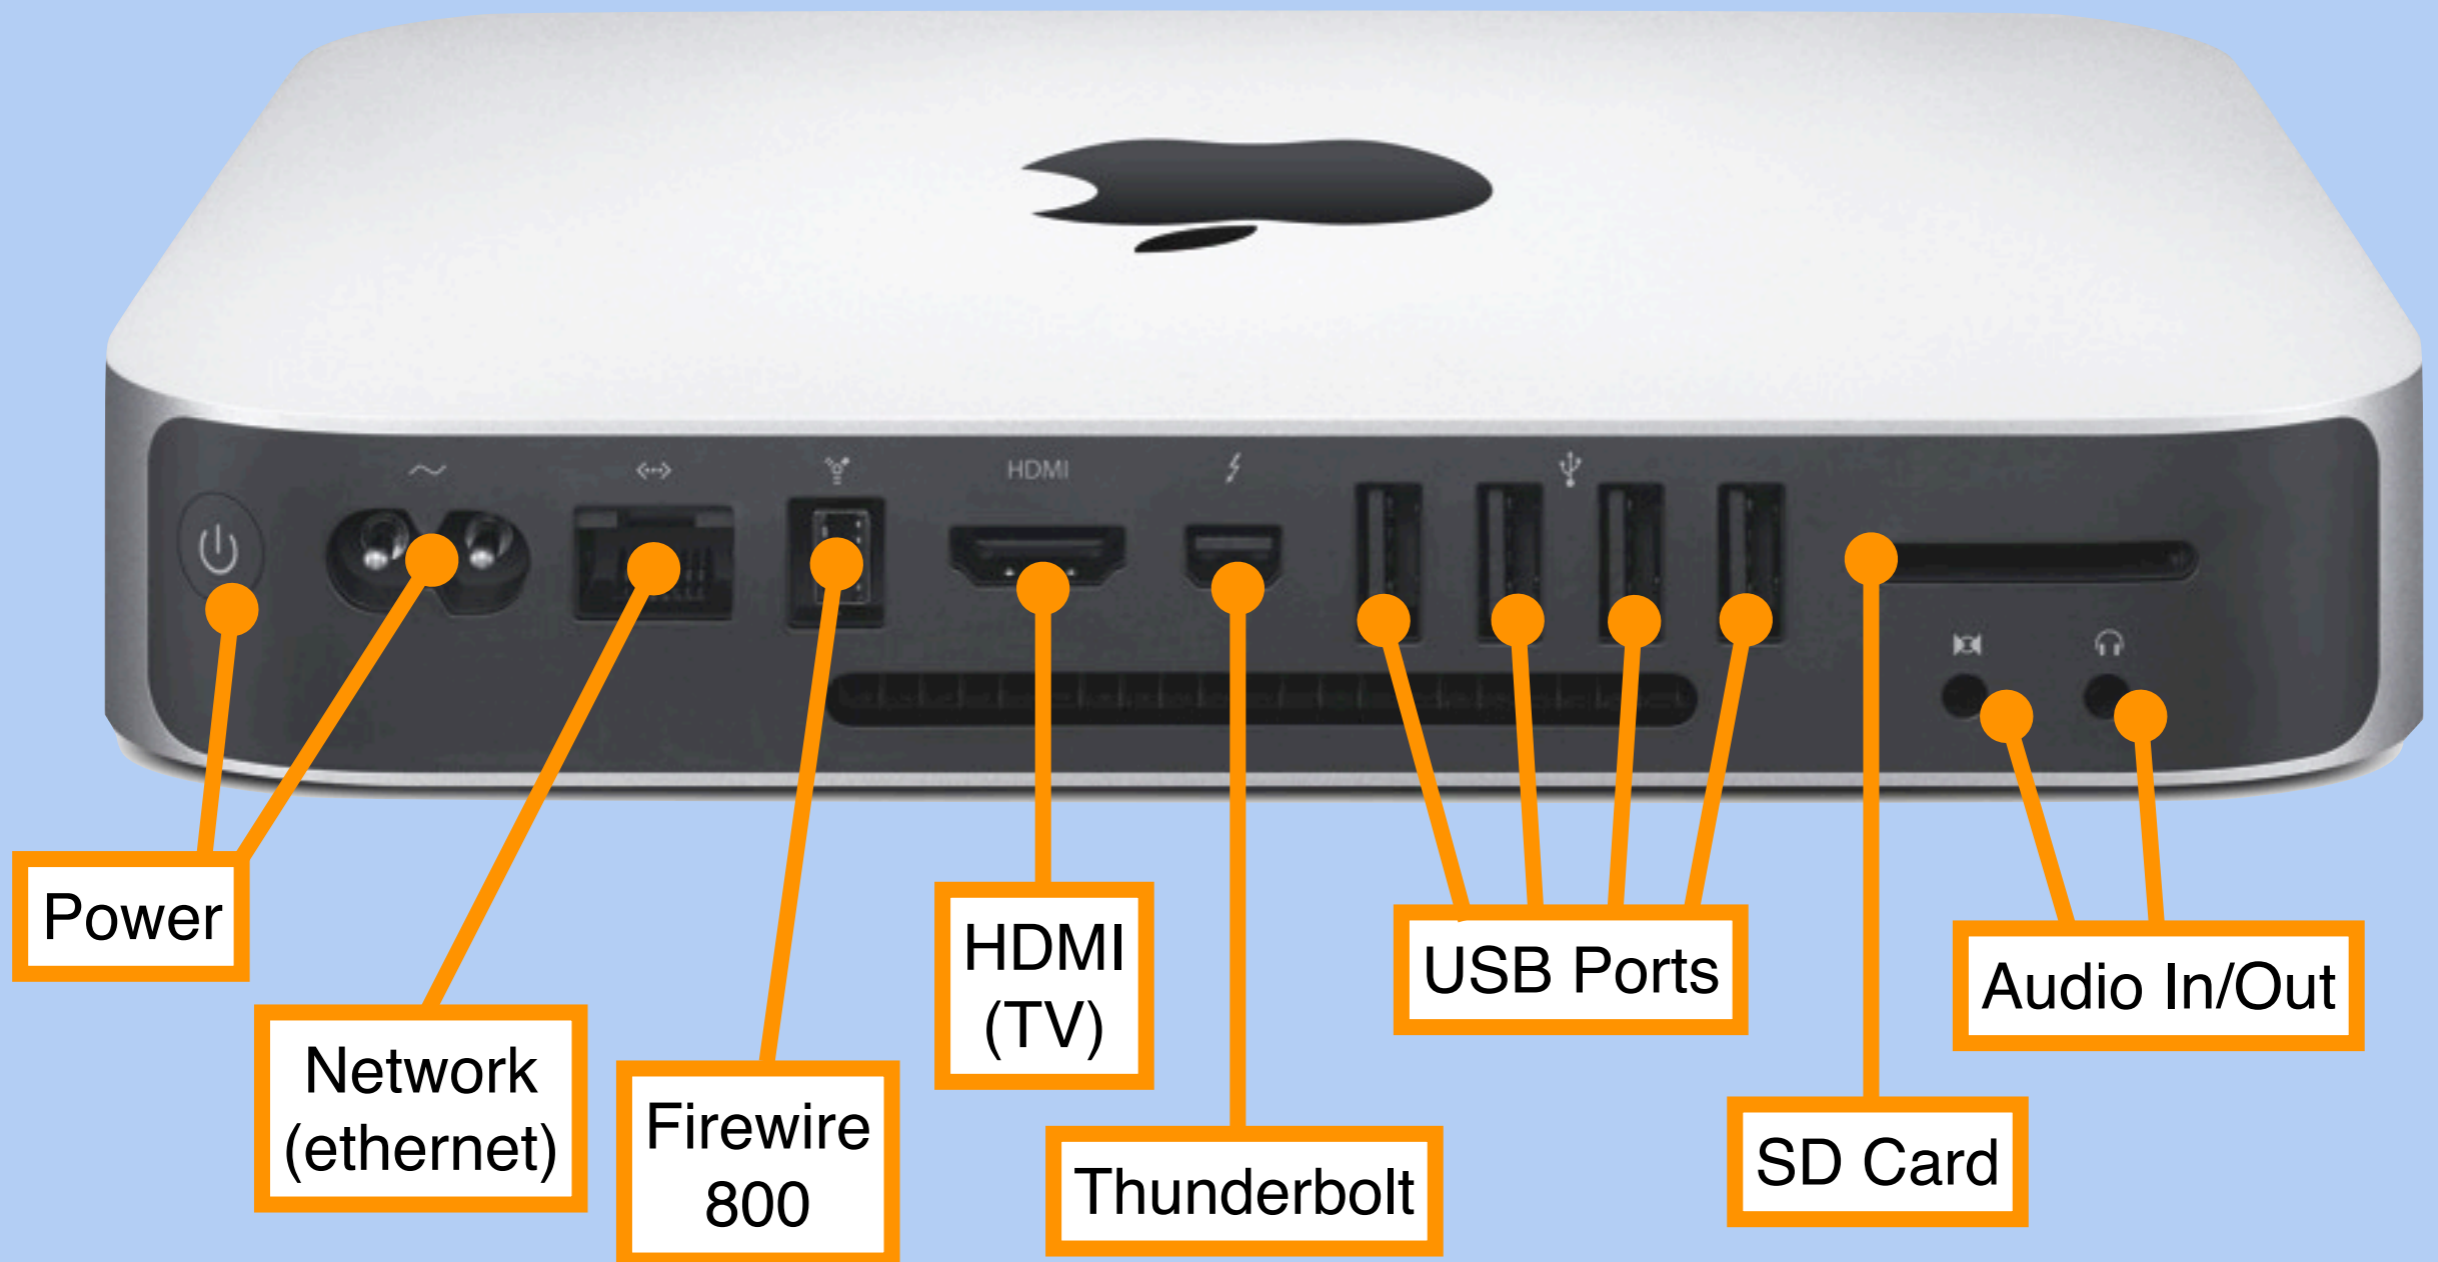

Mac Mini

Power

Network
(ethernet)

Firewire
800

HDMI
(TV)

Thunderbolt

USB Ports

SD Card

Audio In/Out