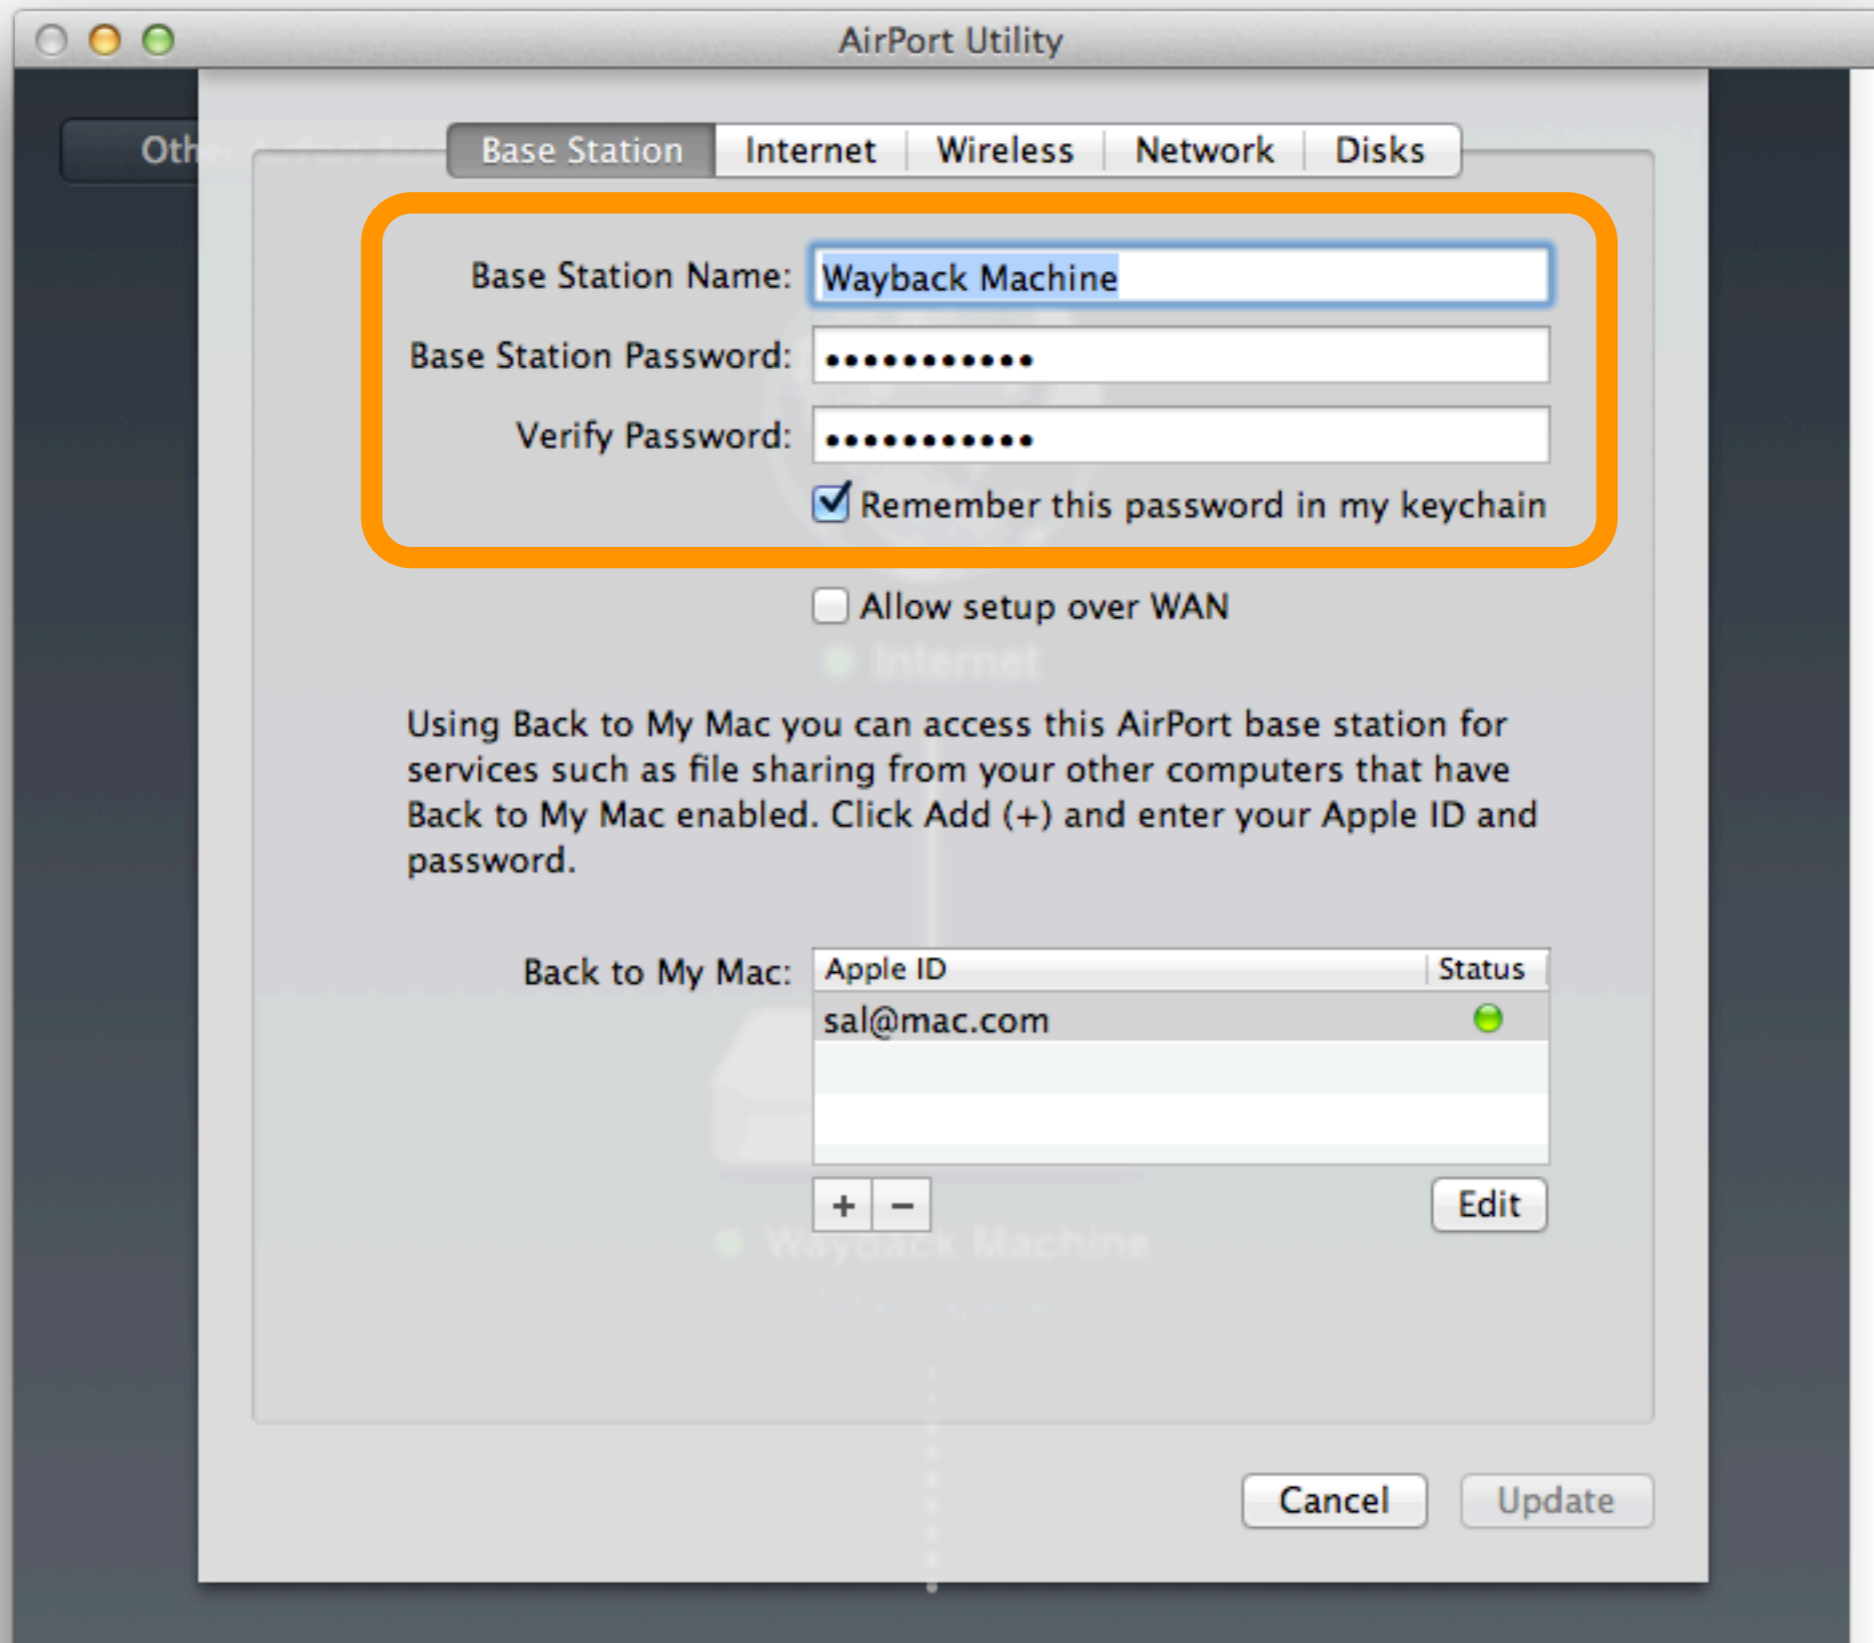

Base Station