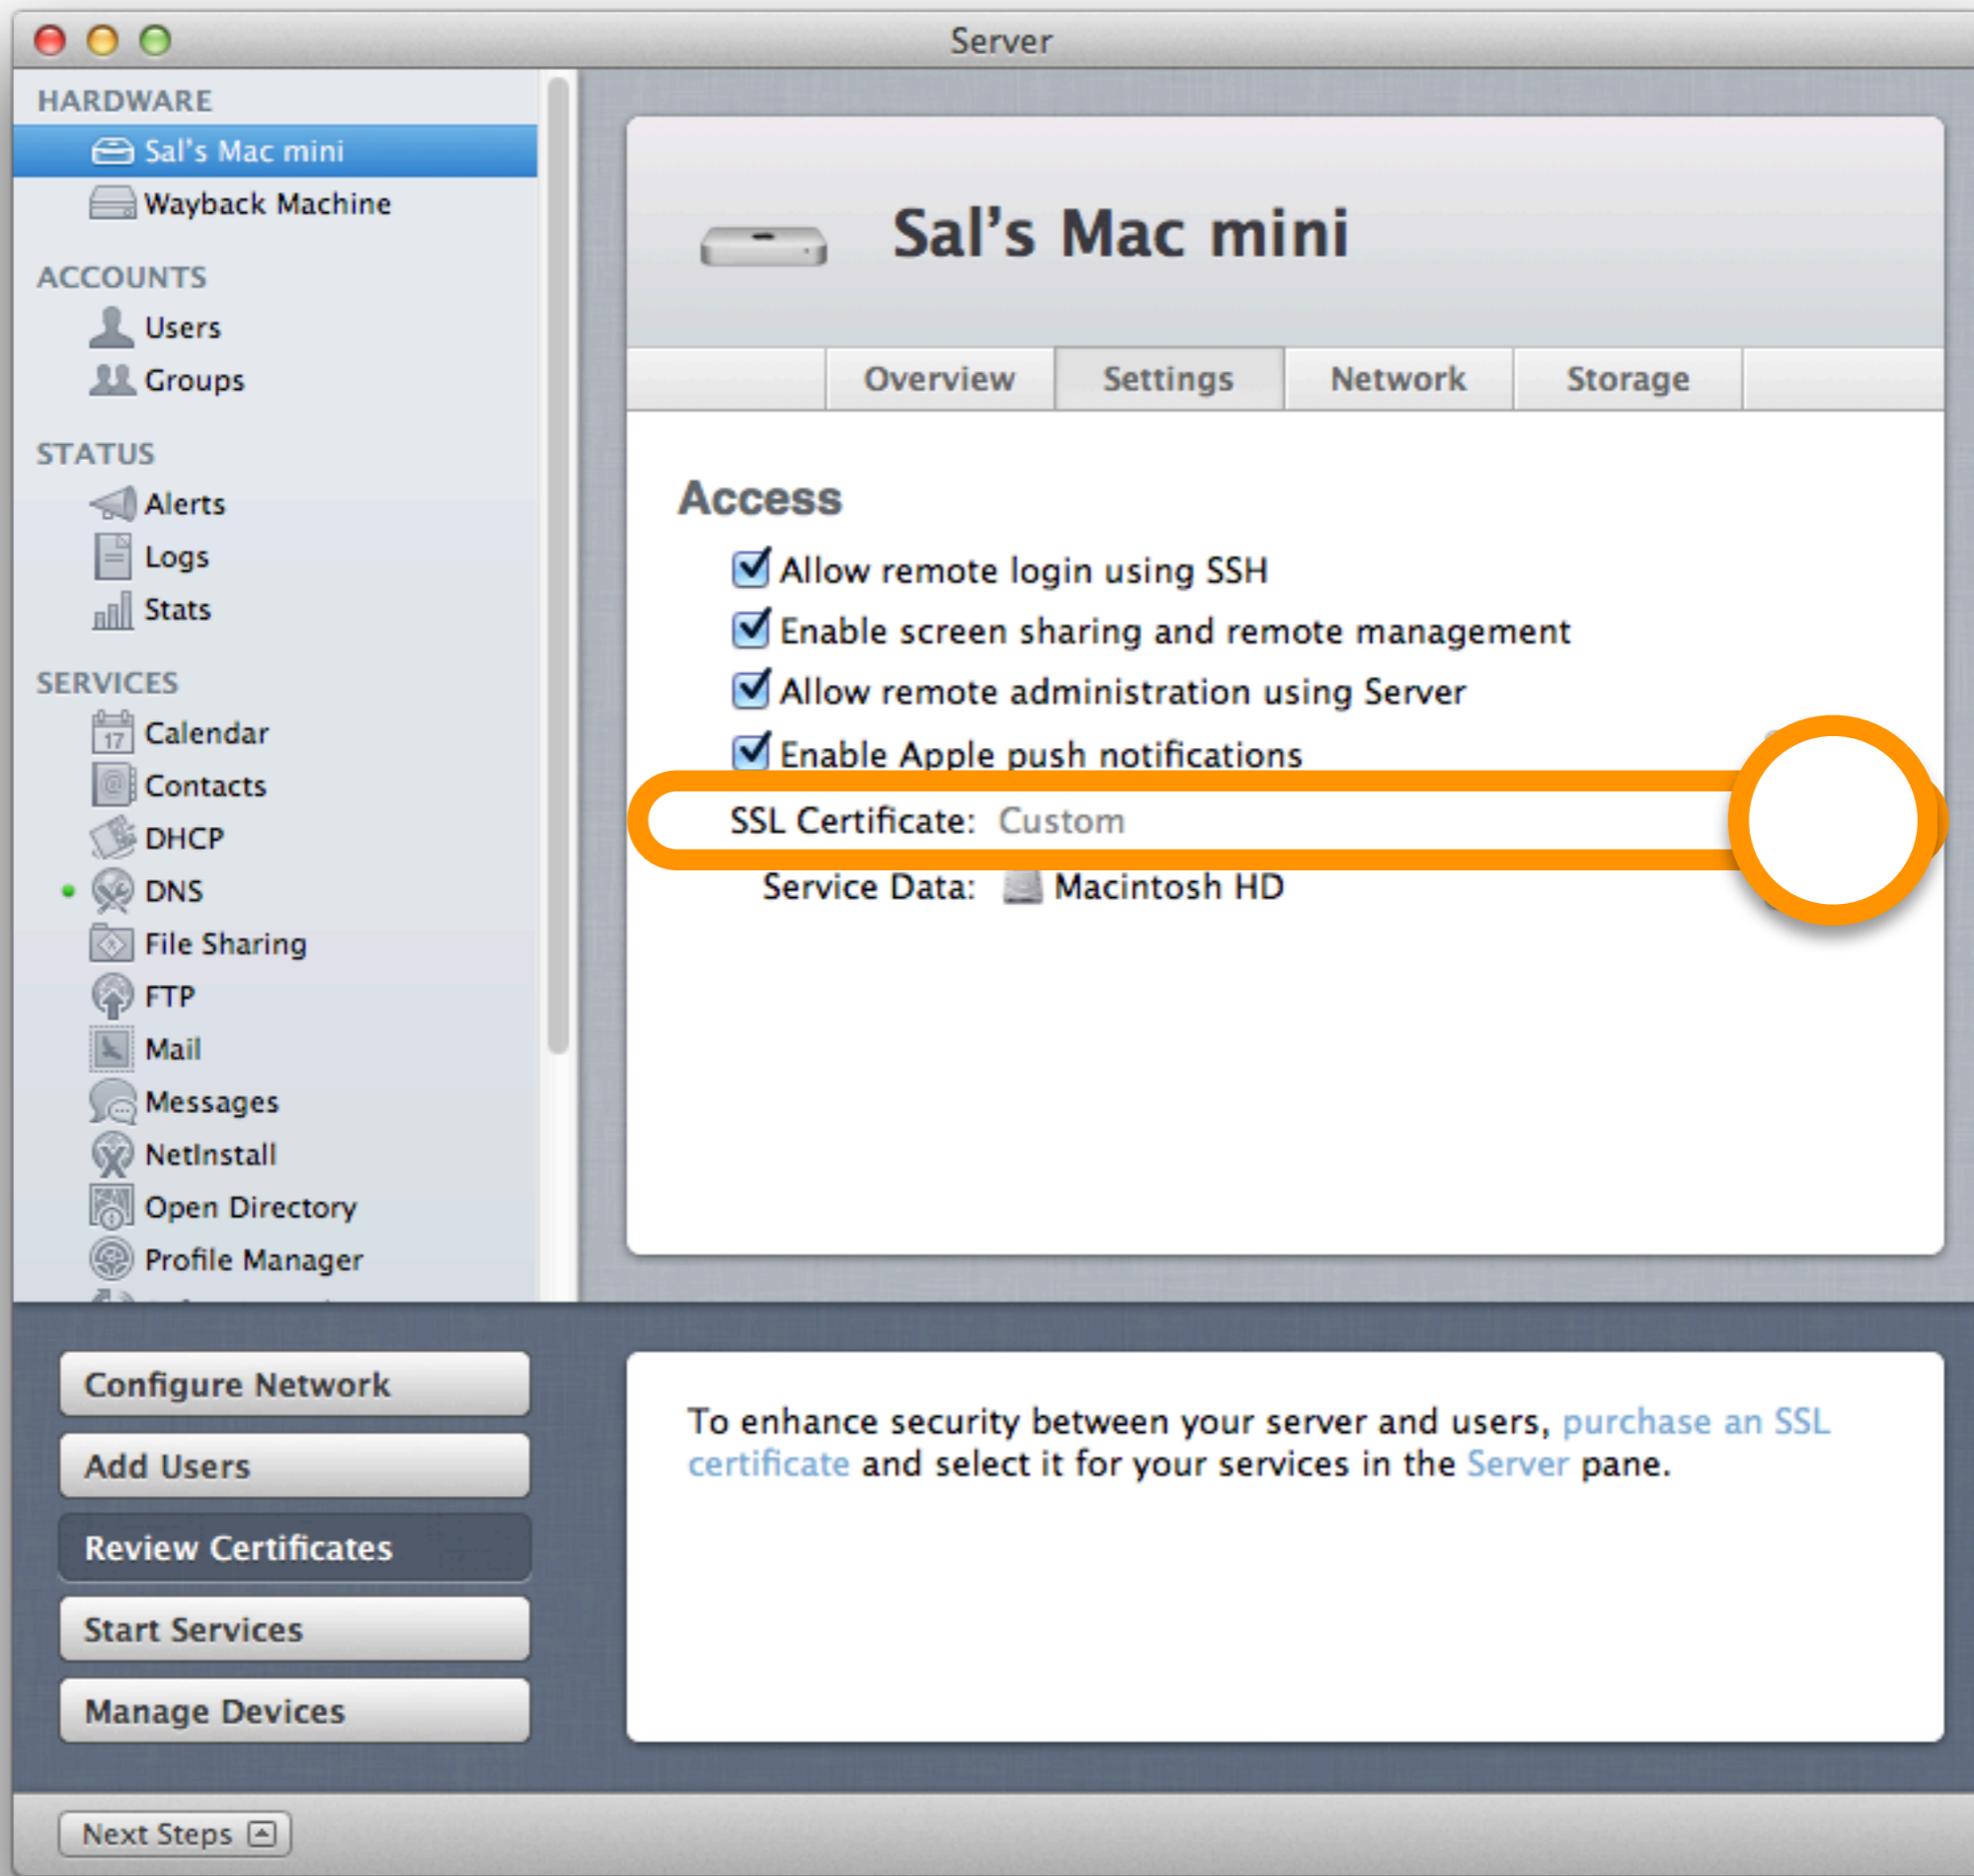

HARDWARE

- Sal's Mac mini
- Wayback Machine

ACCOUNTS

- Users
- Groups

STATUS

- Alerts
- Logs
- Stats

SERVICES

- Calendar
- Contacts
- DHCP
- DNS
- File Sharing
- FTP
- Mail
- Messages
- NetInstall
- Open Directory
- Profile Manager

Sal's Mac mini

Overview

Settings

Network

Storage

Access

- ☒ Allow remote login using SSH
- ☒ Enable screen sharing and remote management
- ☒ Allow remote administration using Server
- ☒ Enable Apple push notifications

SSL Certificate: Custom

Service Data: Macintosh HD

Configure Network

Add Users

Review Certificates

Start Services

Manage Devices

Next Steps

To enhance security between your server and users, [purchase an SSL certificate](#) and select it for your services in the [Server](#) pane.