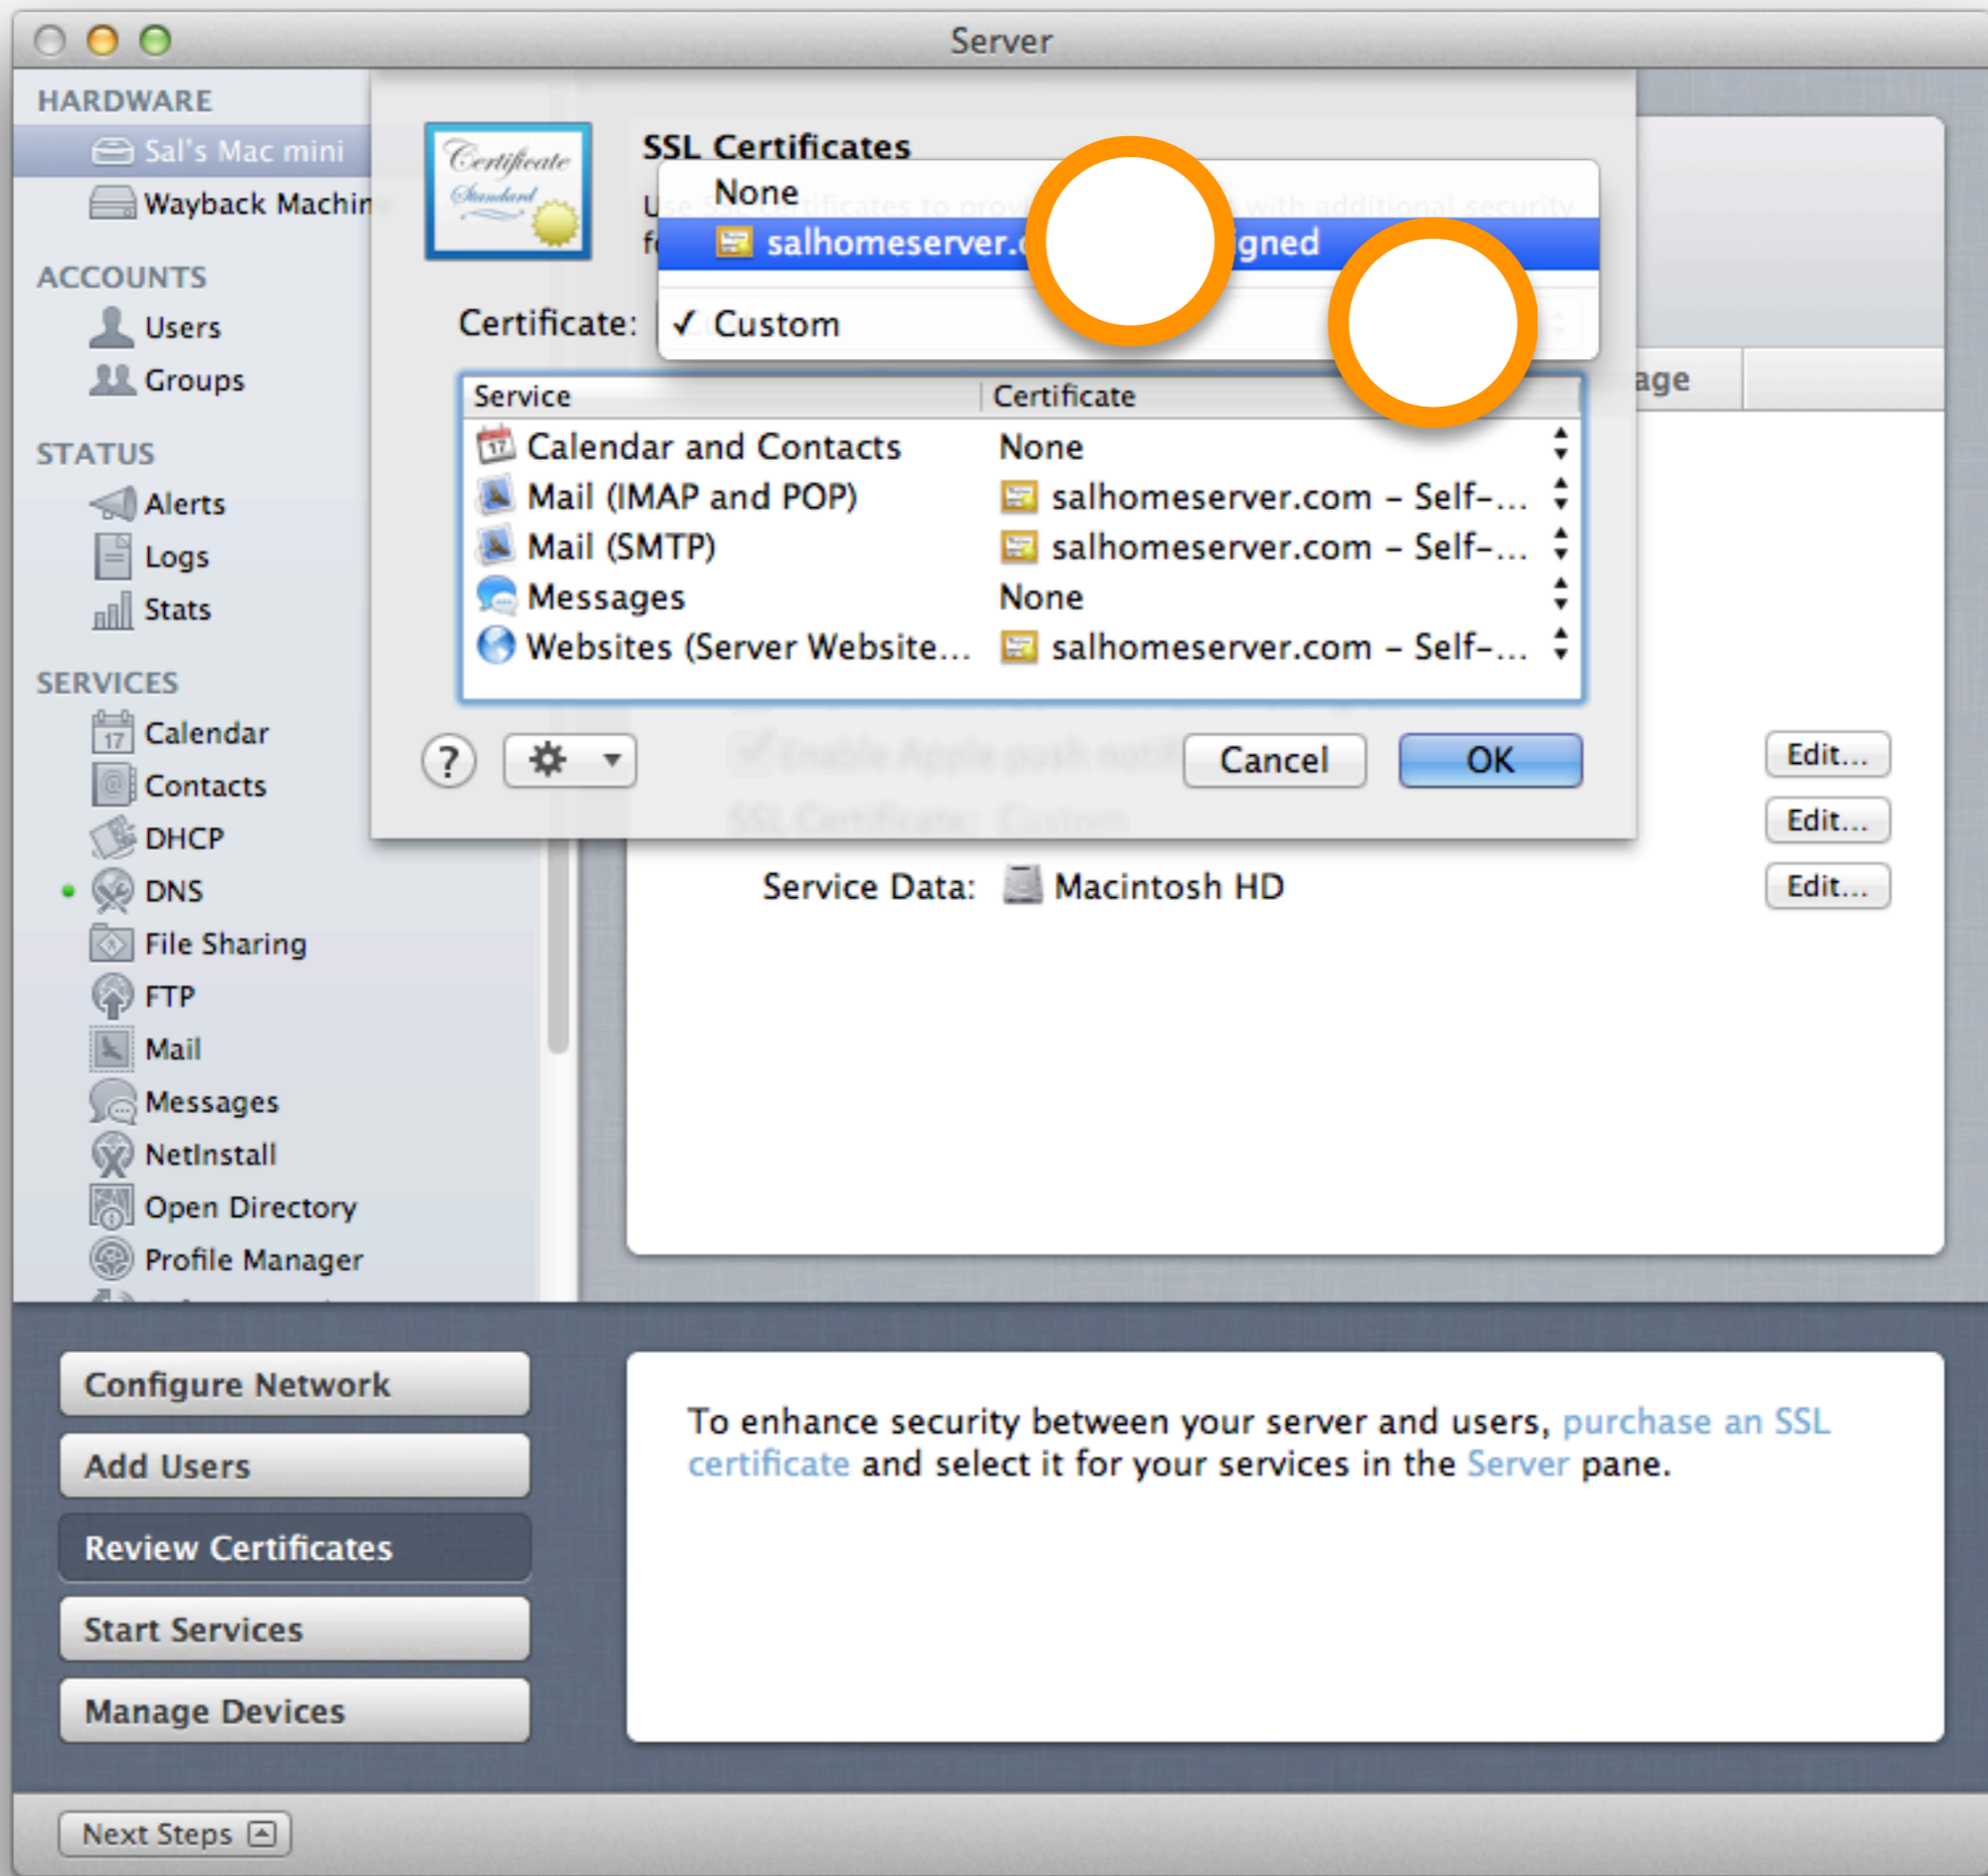

Service Data: Macintosh HD

Configure Network

Add Users

Review Certificates

Start Services

Manage Devices

Next Steps

To enhance security between your server and users, [purchase an SSL certificate](#) and select it for your services in the [Server](#) pane.