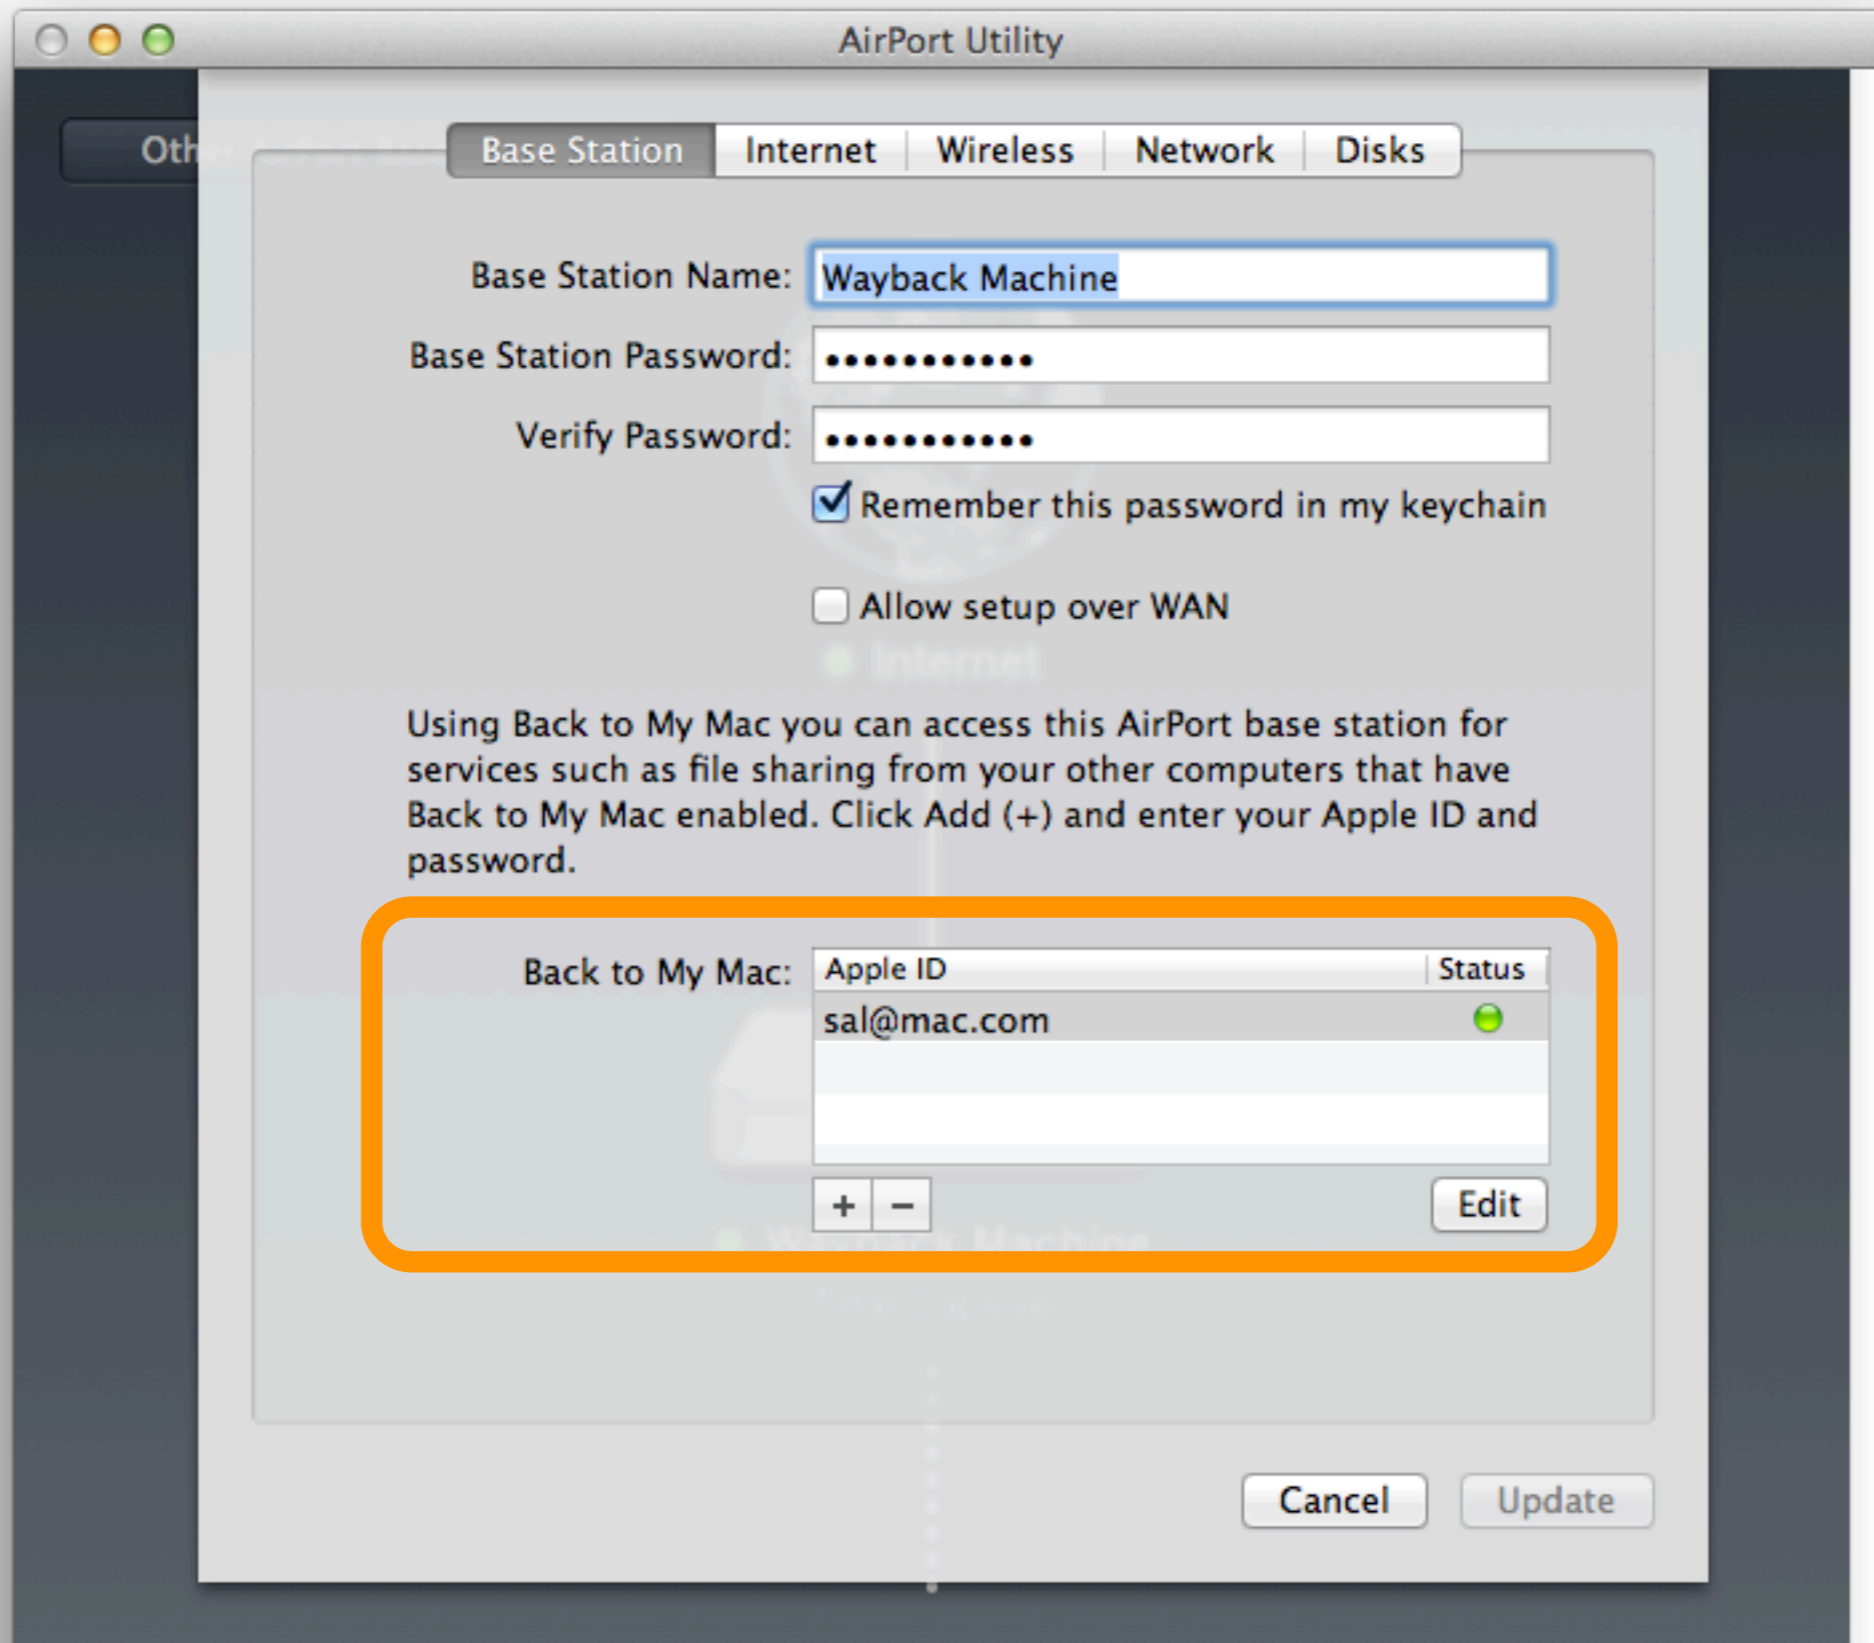

Back to My Mac